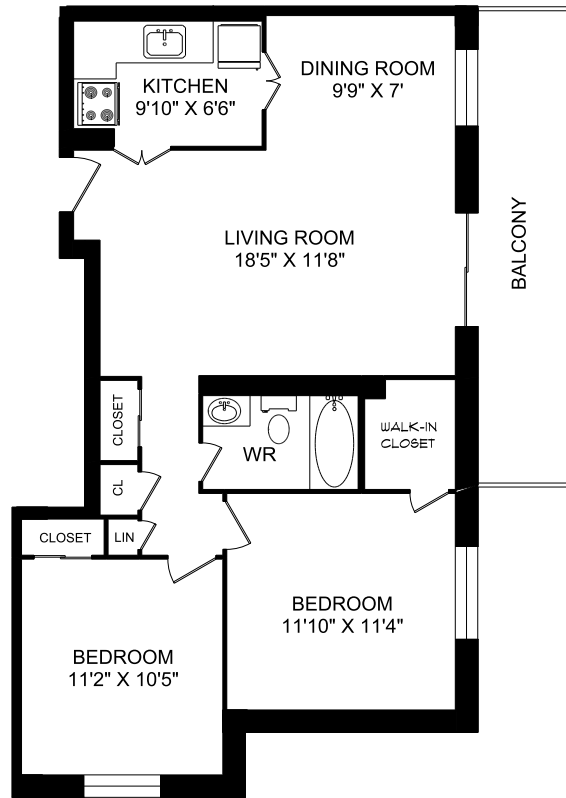

**1315 SILVER SPEAR ROAD  
MISSISSAUGA, ONTARIO**

**TWO BEDROOM UNIT 06  
863 SQUARE FEET**

E&O.E.