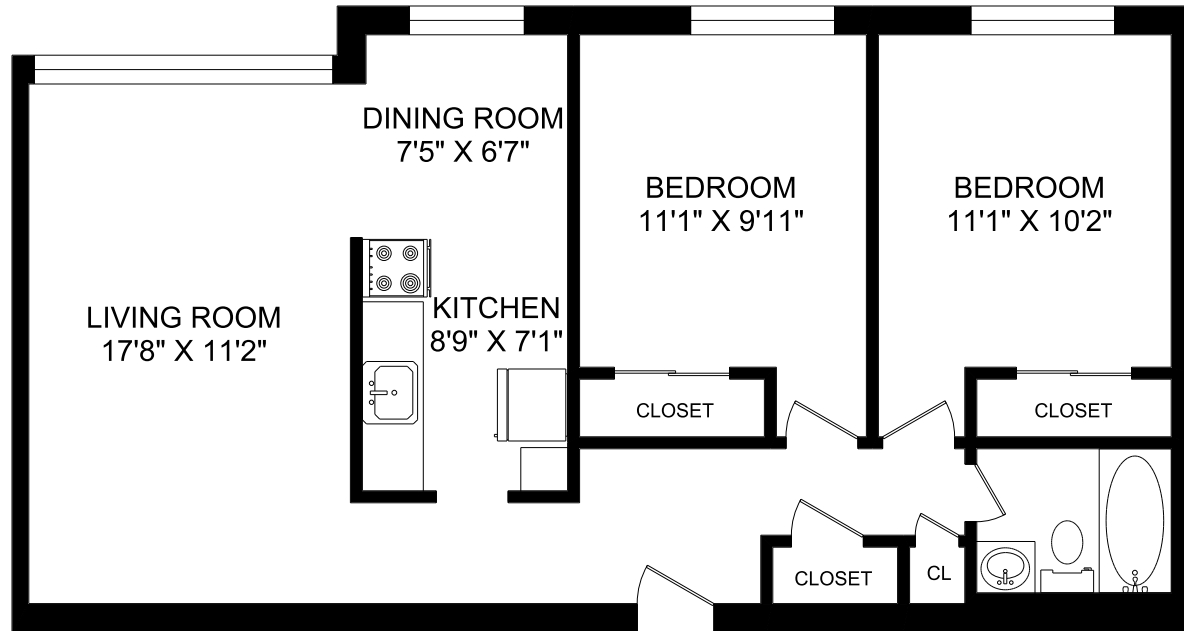

19 CRAIGTON DRIVE TORONTO, ON

**UNIT B4 - 2 BEDROOM
856 SQFT.**

KEYPLAN