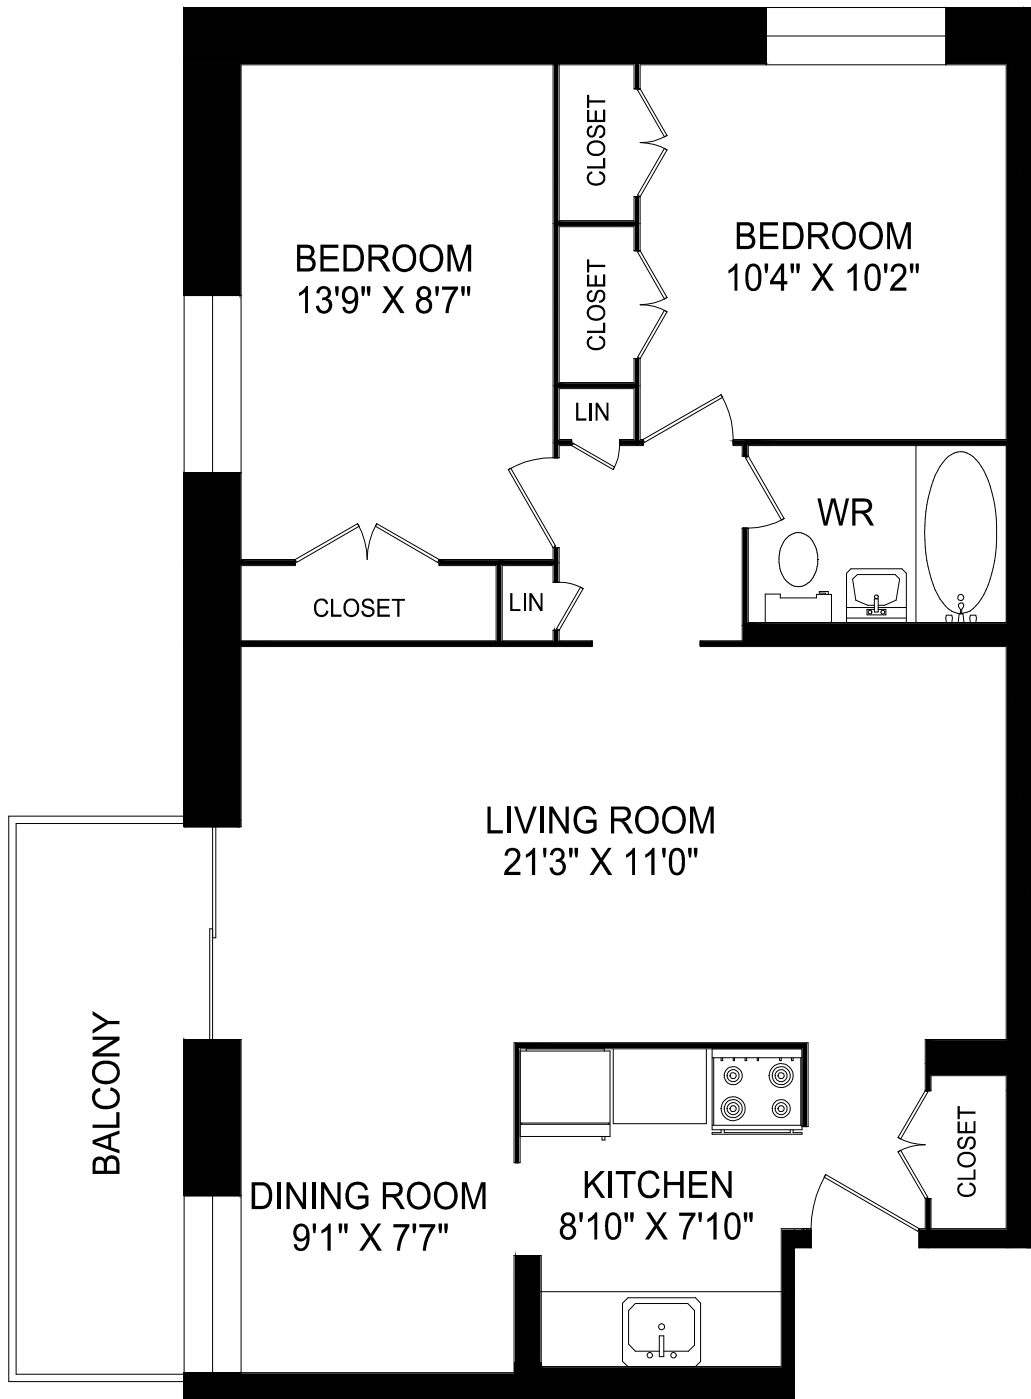

35 GREENBRAE CIRCUIT

TORONTO, ON

**LINE 02 - 2 BEDROOM
872 SQUARE FEET**