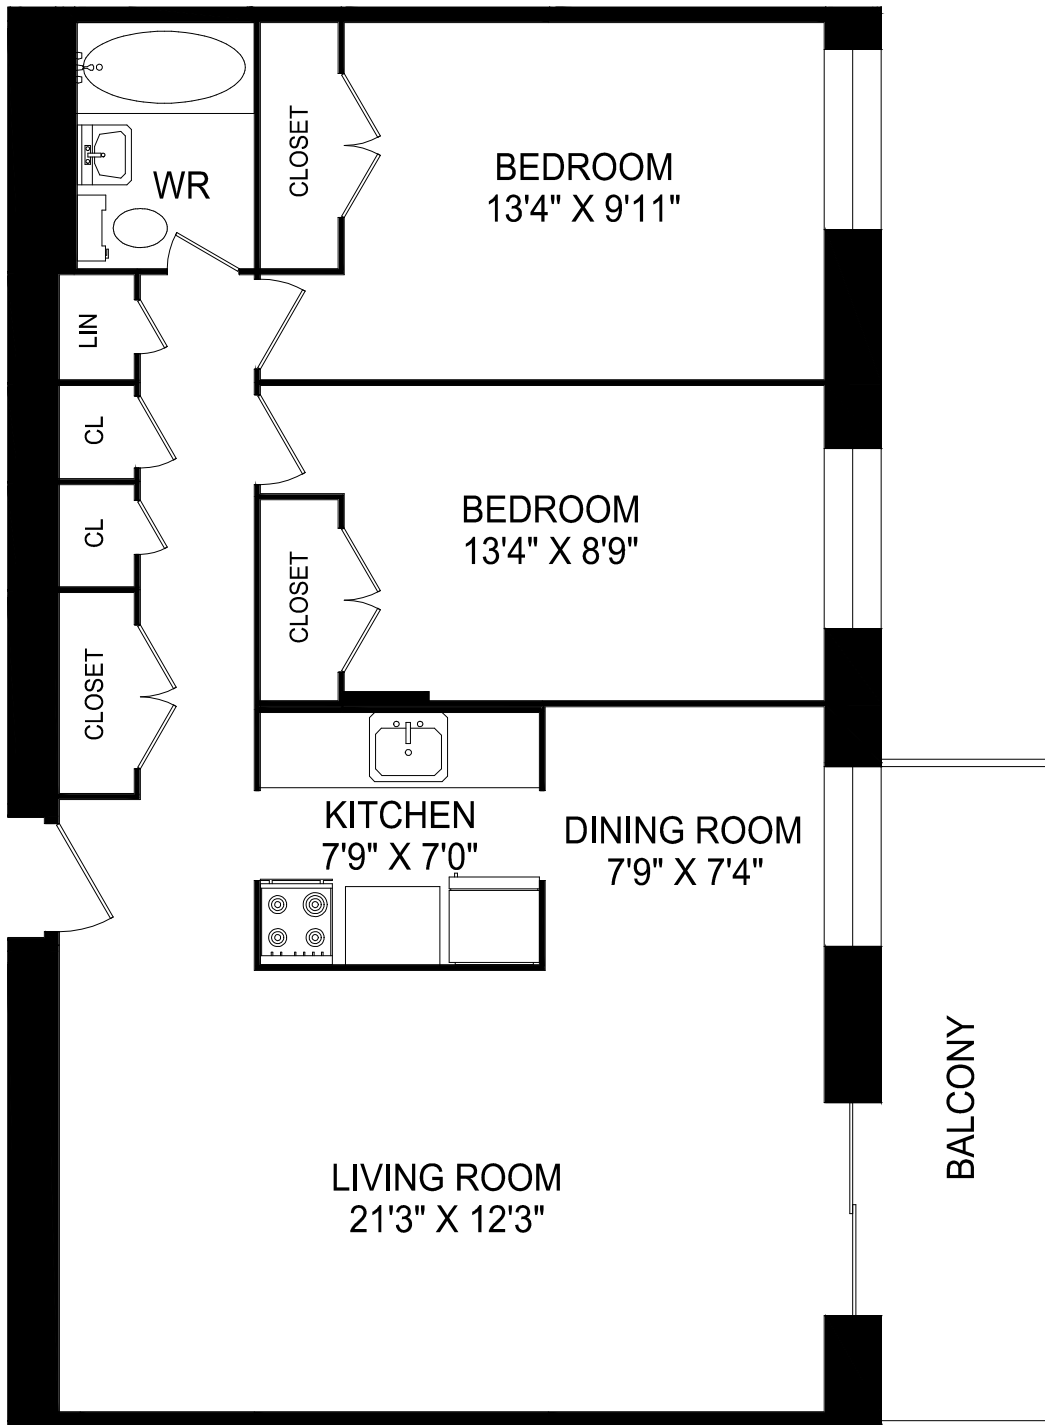

# 35 GREENBRAE CIRCUIT

TORONTO, ON

**LINE 03 - 2 BEDROOM  
948 SQUARE FEET**