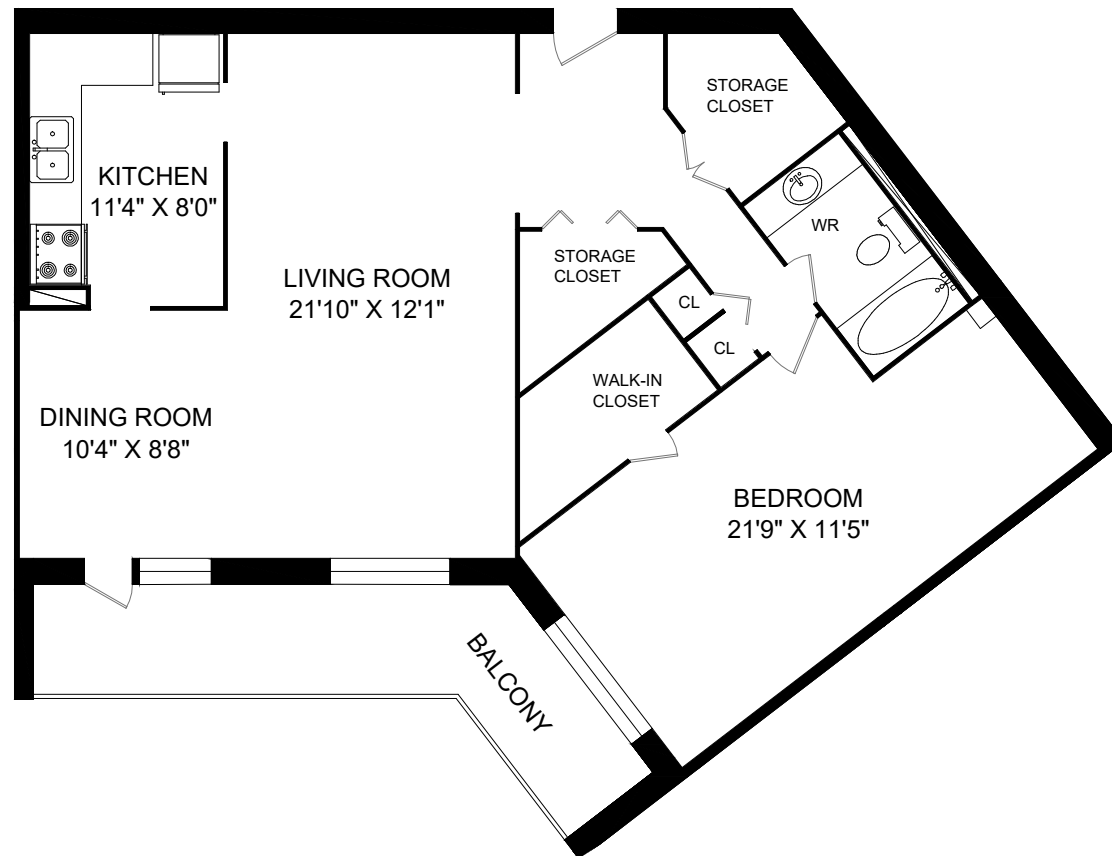

440 RATHBURN ROAD TORONTO, ON

**LINE 06 - 1 BEDROOM
INTERIOR - 1,038 SQUARE FEET**

JULY 2019

FOR ILLUSTRATIVE PURPOSES ONLY.
ALL MEASUREMENTS SHOULD BE CONSIDERED APPROXIMATE.
© 2019 PLANIT MEASURING®