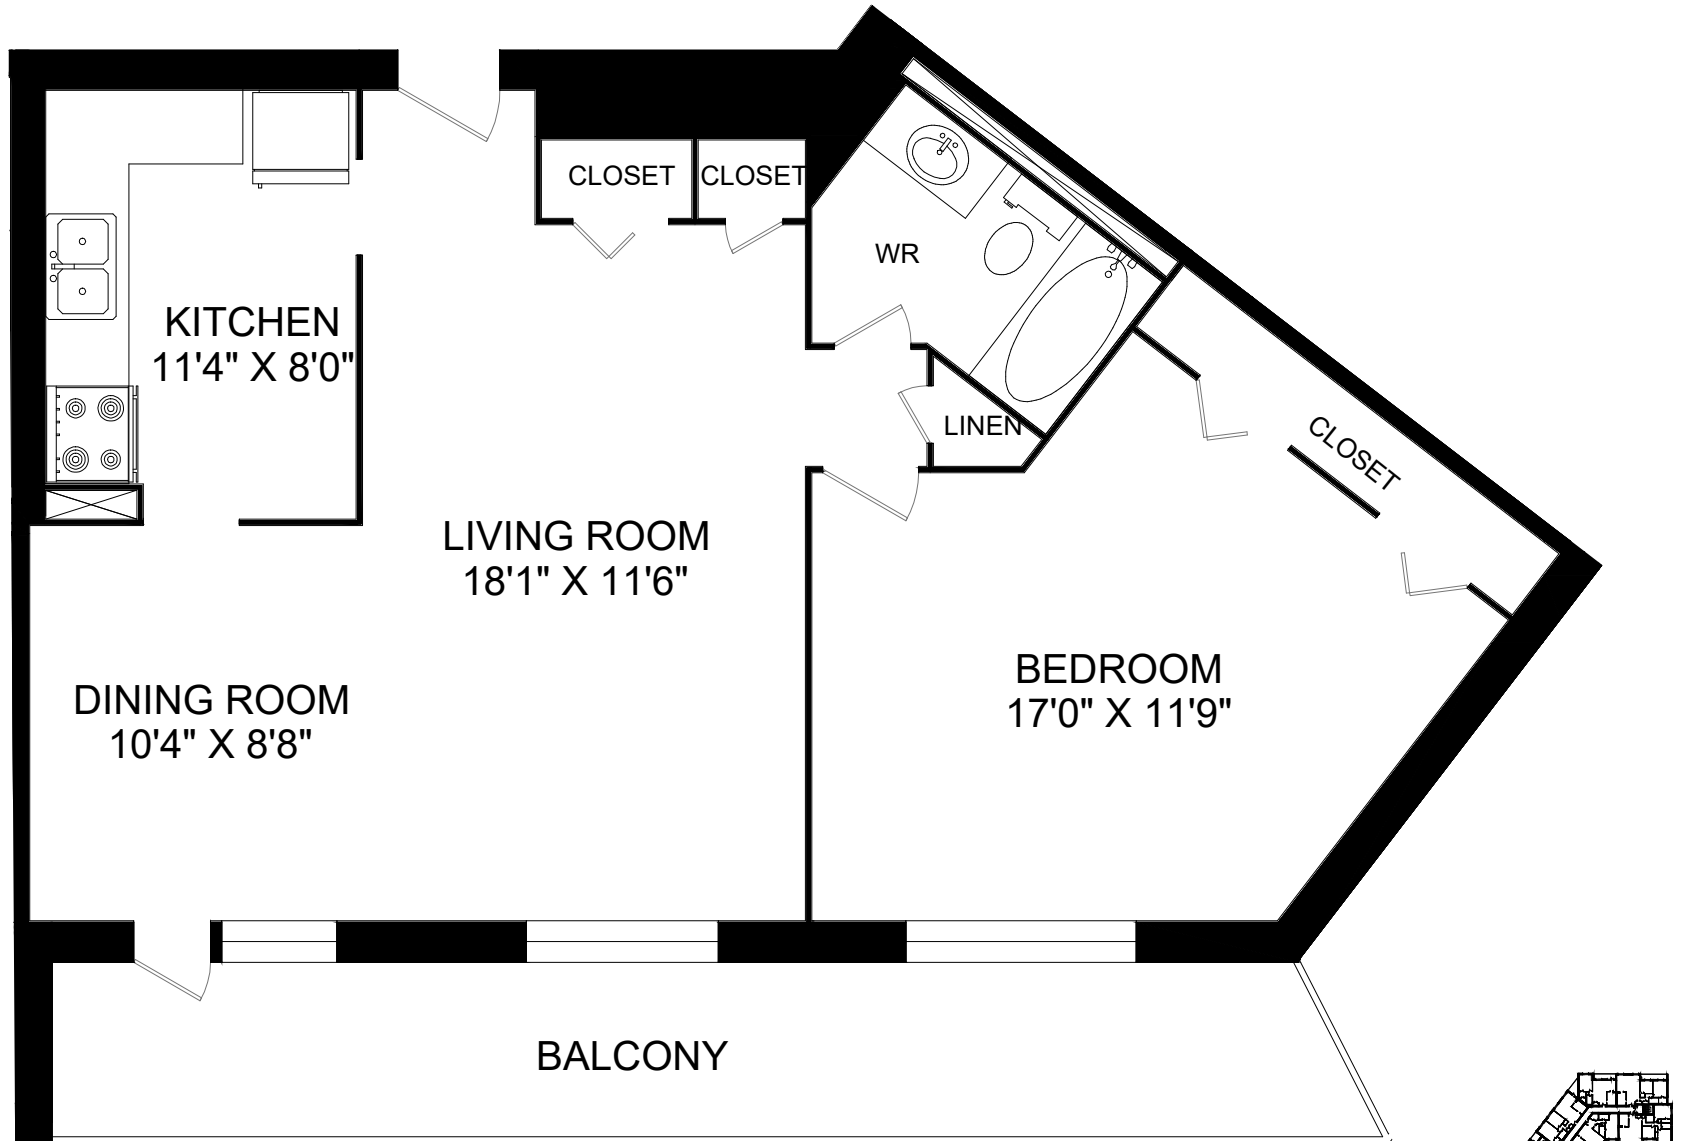

# 440 RATHBURN ROAD TORONTO, ON

**LINE 10 - 1 BEDROOM  
INTERIOR - 819 SQUARE FEET**

JULY 2019

FOR ILLUSTRATIVE PURPOSES ONLY.  
ALL MEASUREMENTS SHOULD BE CONSIDERED APPROXIMATE.  
©2019 PLANIT MEASURING®