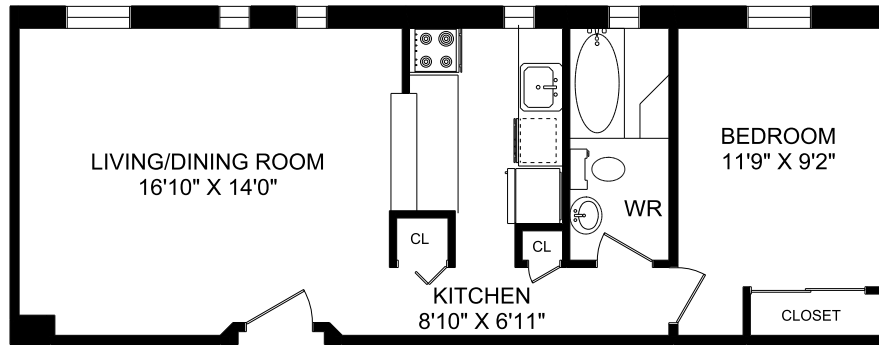

77 WELLESLEY STREET EAST
TORONTO, ONTARIO

ONE BEDROOM UNIT 04
611 SQUARE FEET

E&O.E.