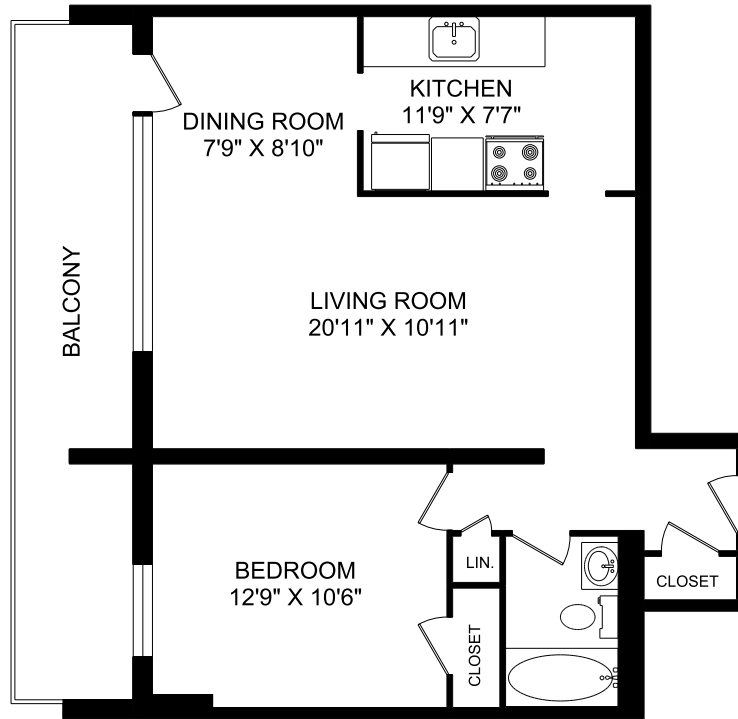

15 EVA ROAD TORONTO, ONTARIO

ONE BEDROOM UNIT 01
705 SQUARE FEET

E&O.E.