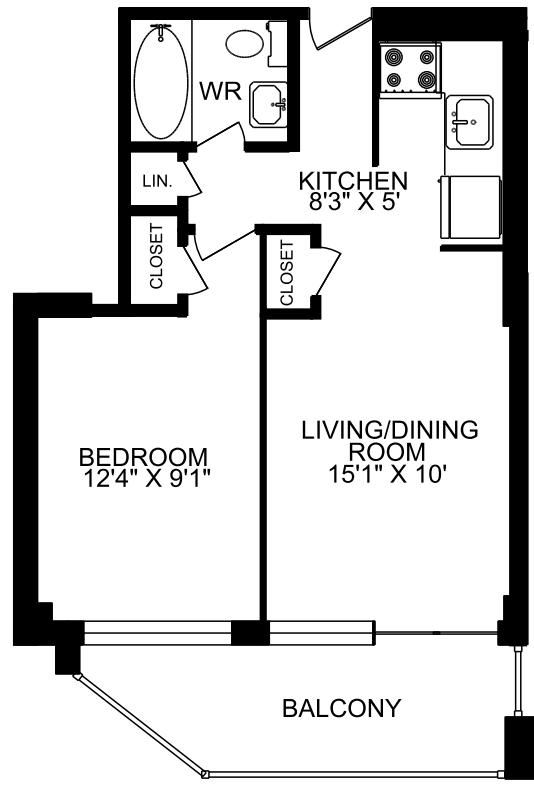

80 WELLESLEY STREET EAST
TORONTO, ONTARIO

ONE BEDROOM UNIT 04
464 SQUARE FEET