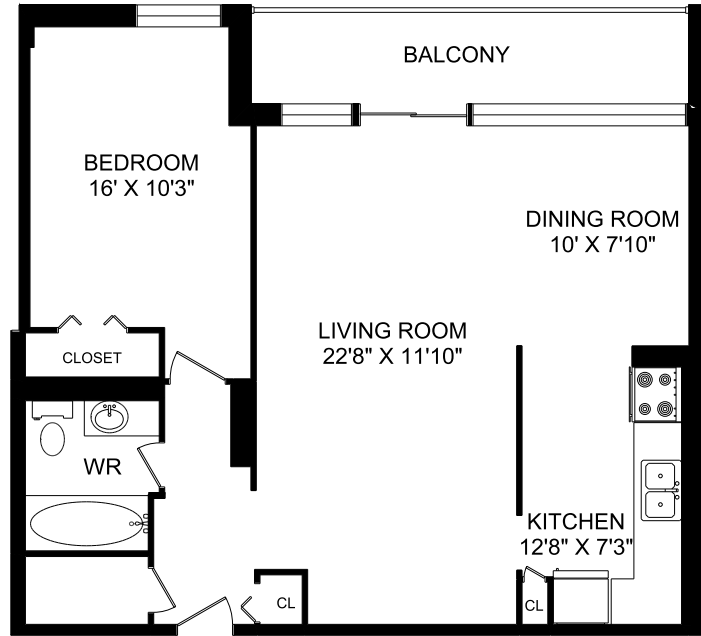

350 THE EAST MALL TORONTO, ONTARIO

ONE BEDROOM UNIT 04
799 SQUARE FEET

E&O.E.