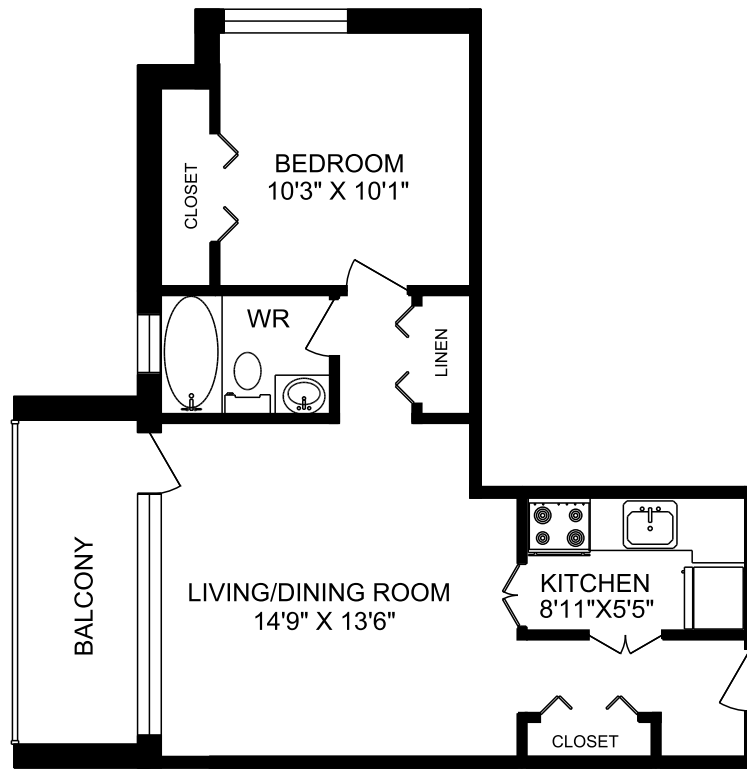

**155 WELLESLEY STREET EAST
TORONTO, ONTARIO**

**ONE BEDROOM UNIT 06
526 SQUARE FEET**

E&O.E.