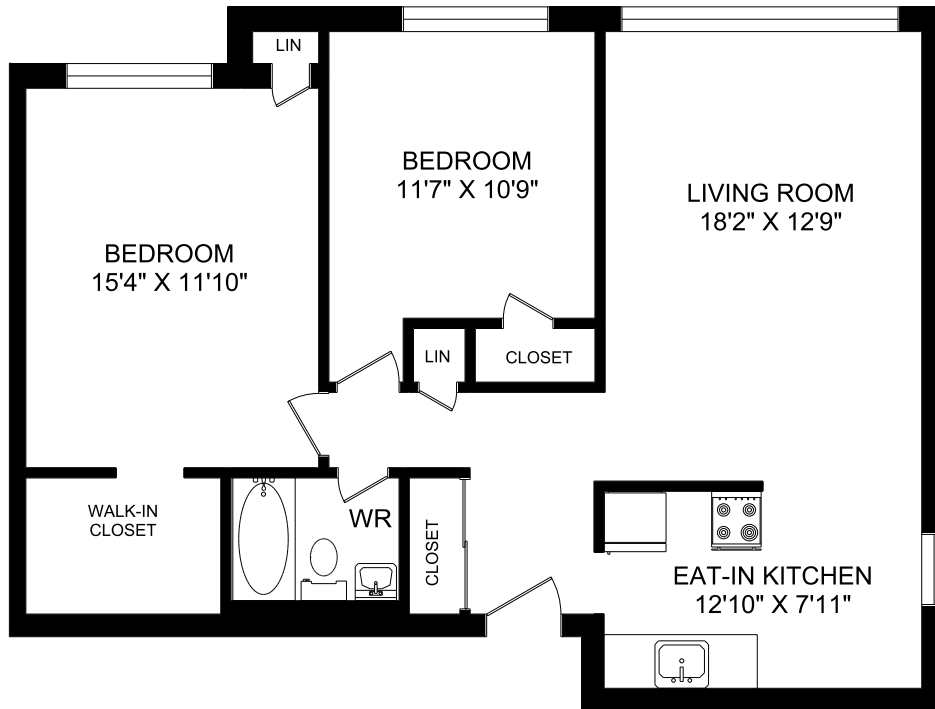

**32 CRAIGTON DRIVE
TORONTO, ONTARIO**

**TWO BEDROOM UNIT 08
980 SQUARE FEET**

E&O.E.