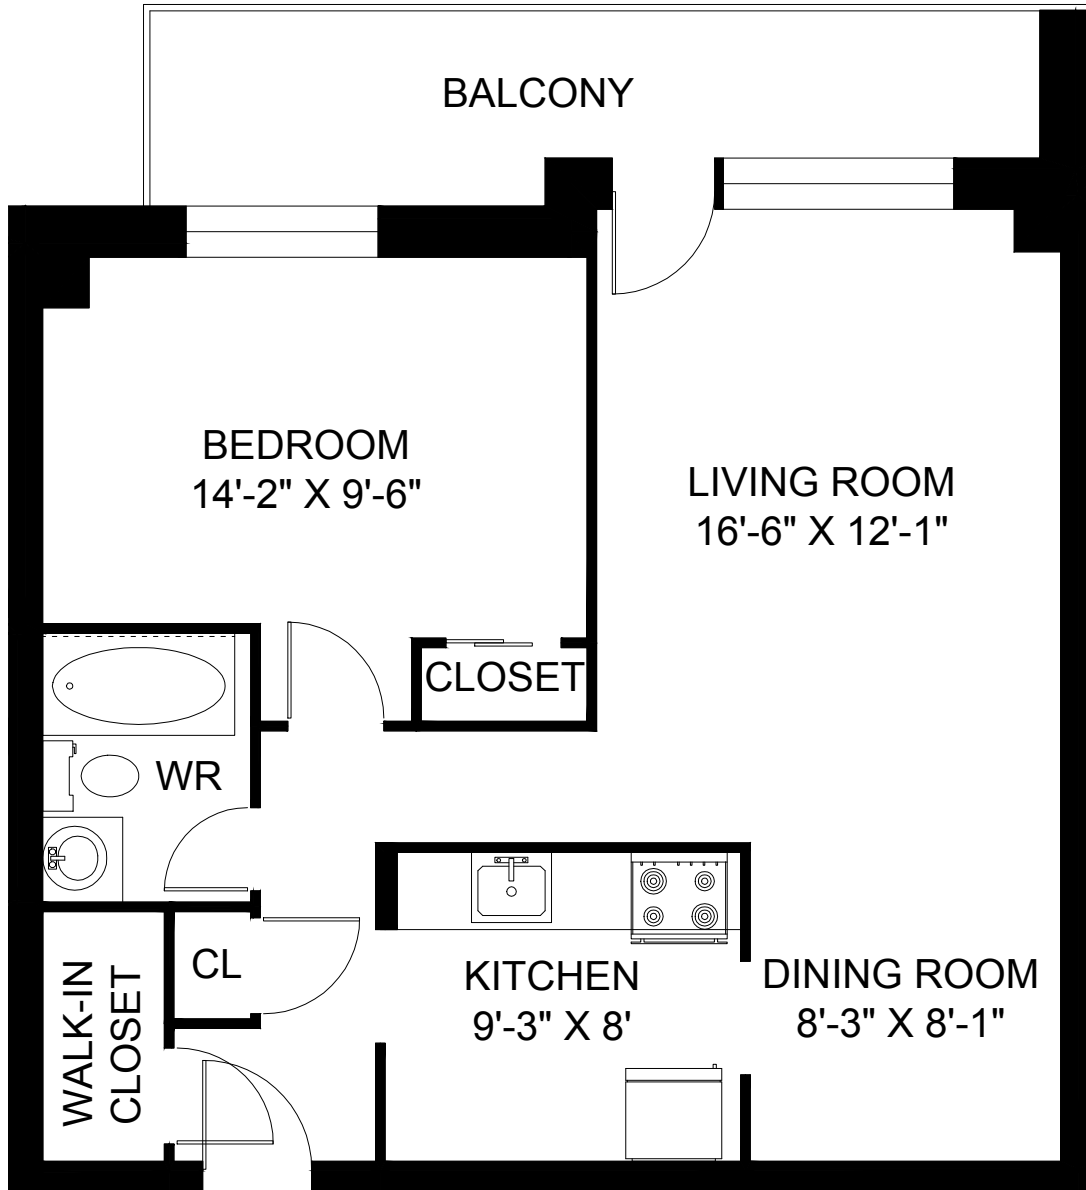

120 EML STREET COLLINGWOOD, ON

**LINE 03 - 1 BEDROOM
724 SQUARE FEET**