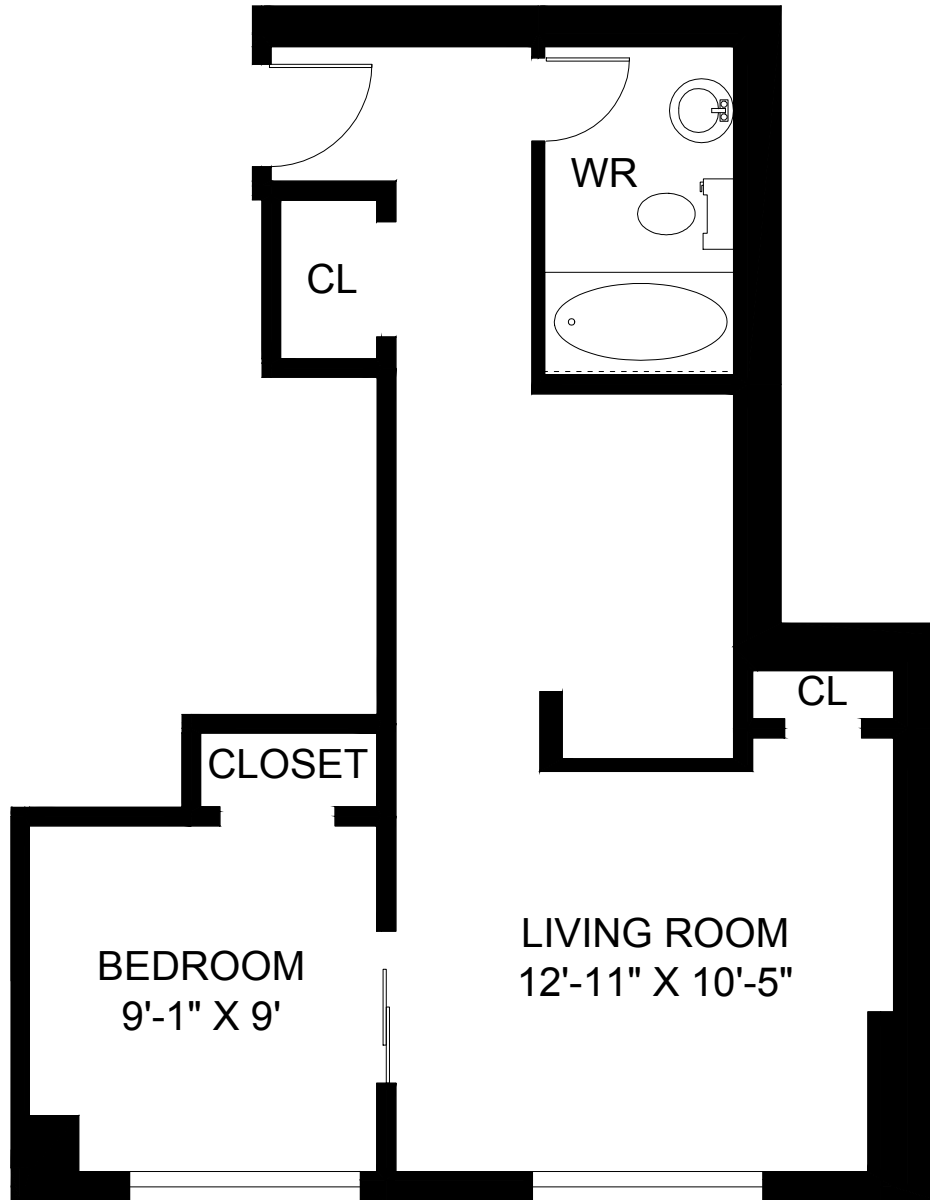

# 120 EML STREET COLLINGWOOD, ON

**UNIT PH2 - 1 BEDROOM  
522 SQUARE FEET**