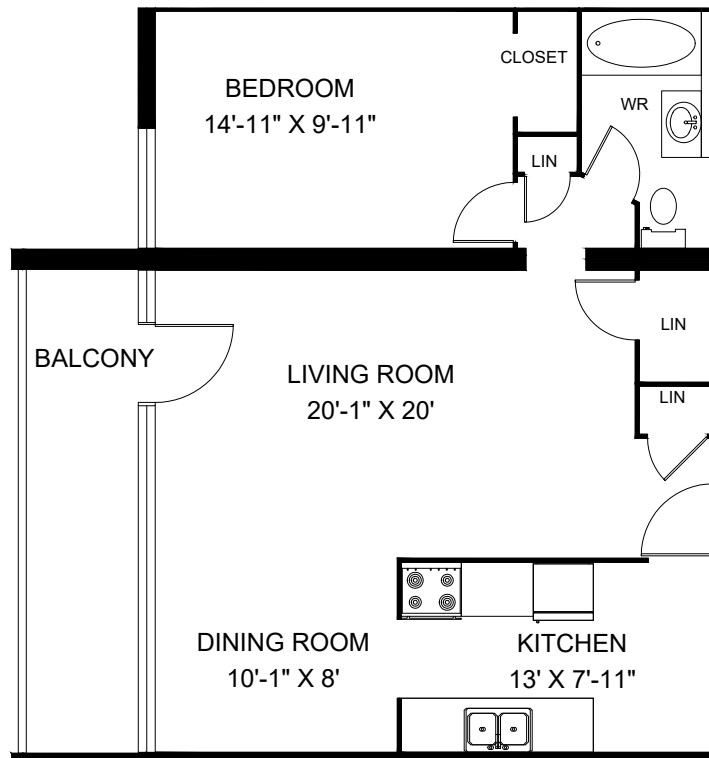

1501 WOODBINE AVENUE TORONTO, ONTARIO

**UNIT 1B - 1 BEDROOM
INTERIOR - 765 SQUARE FEET
BALCONY - 101 SQUARE FEET**