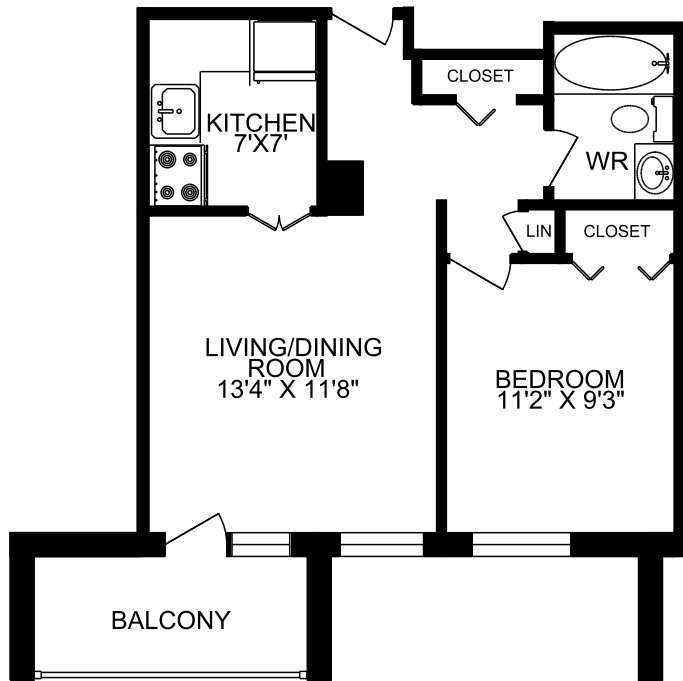

**155 WELLESLEY STREET EAST
TORONTO, ONTARIO**

**ONE BEDROOM UNIT 04
478 SQUARE FEET**

E&O.E.