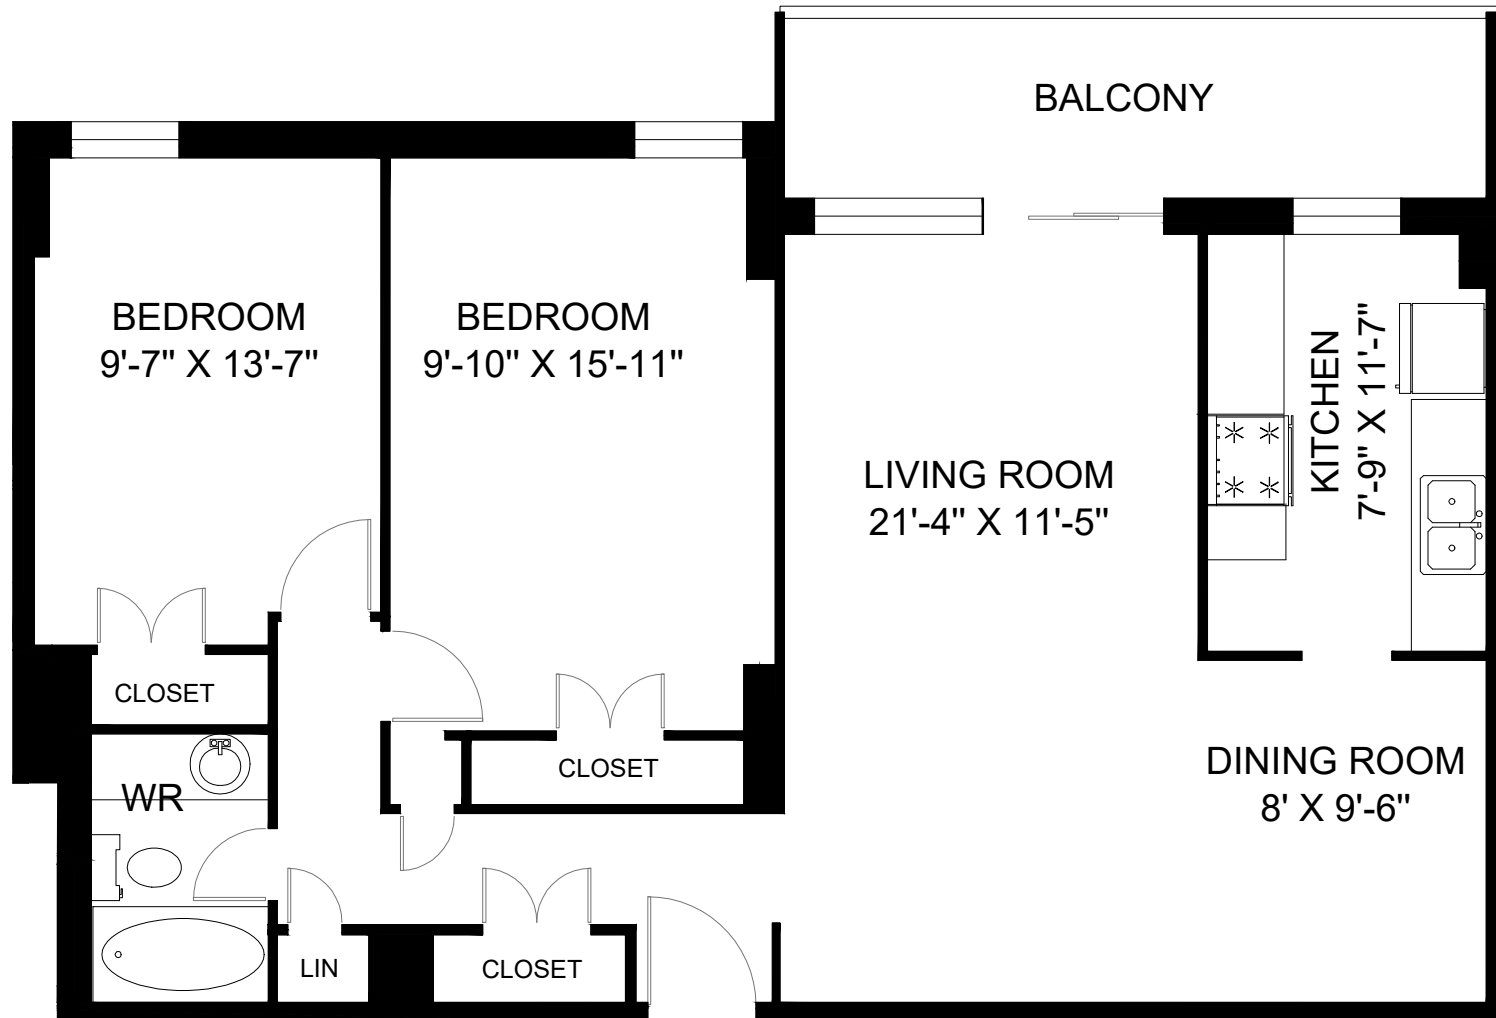

# 40 STEVENSON ROAD TORONTO, ON

**LINE 02 - 2 BEDROOM  
INTERIOR - 972 SQUARE FEET**

FOR ILLUSTRATIVE PURPOSES ONLY.  
ALL MEASUREMENTS SHOULD BE CONSIDERED APPROXIMATE.  
©2019 PLANIT MEASURING®