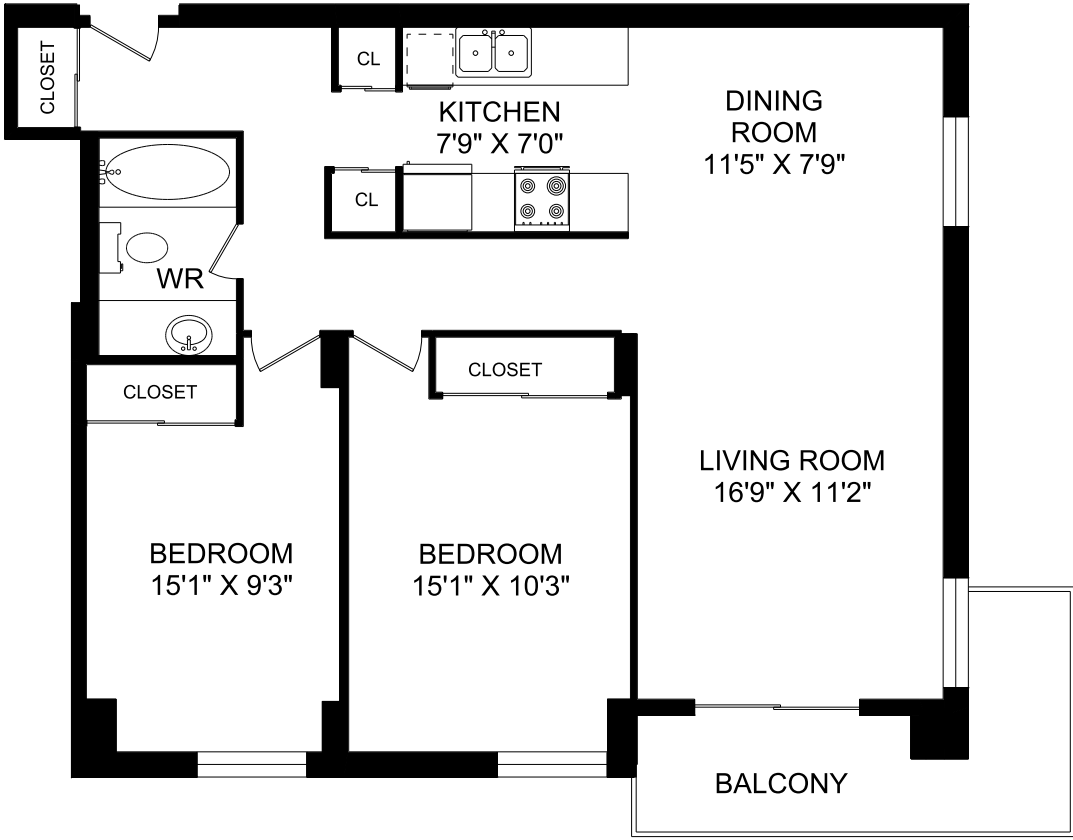

**737 CARNARVON STREET
NEW WESTMINSTER, BRITISH COLUMBIA**

LINE 02
TWO BEDROOM
879 SQUARE FEET