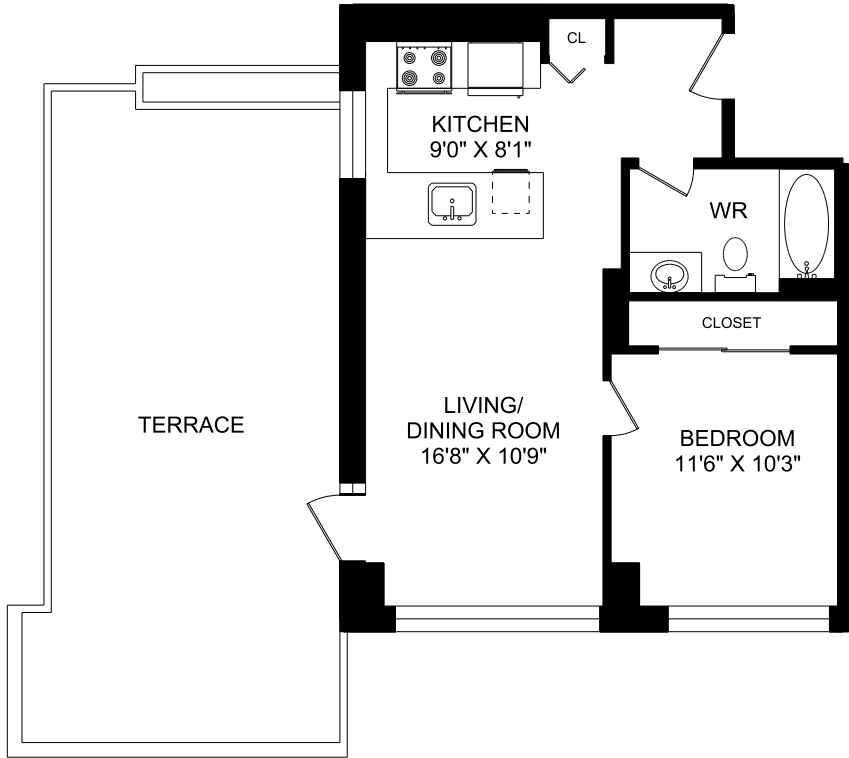

**737 CARNARVON STREET
NEW WESTMINSTER, BRITISH COLUMBIA**

ONE BEDROOM UNIT 401
613 SQUARE FEET