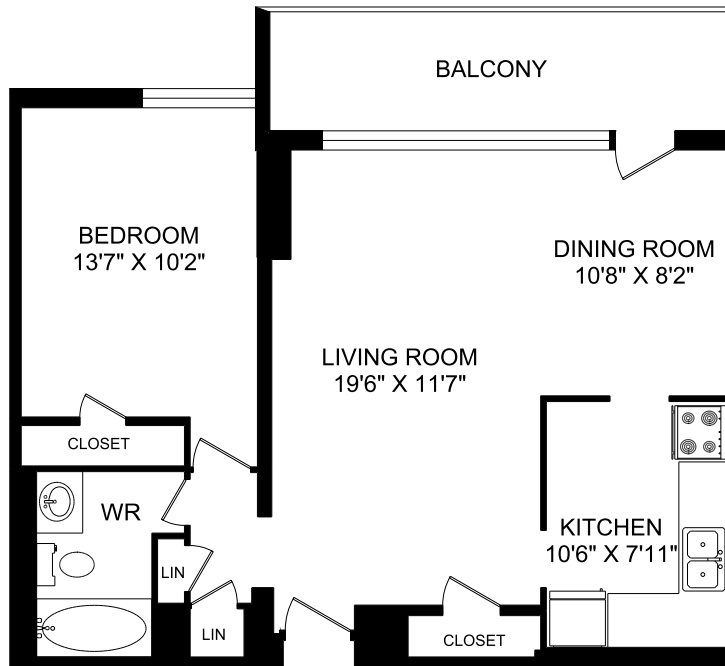

750 MORNINGSIDE AVENUE TORONTO, ON

**UNIT 03 - 1 BEDROOM
744 SQ.FT.**

KEYPLAN