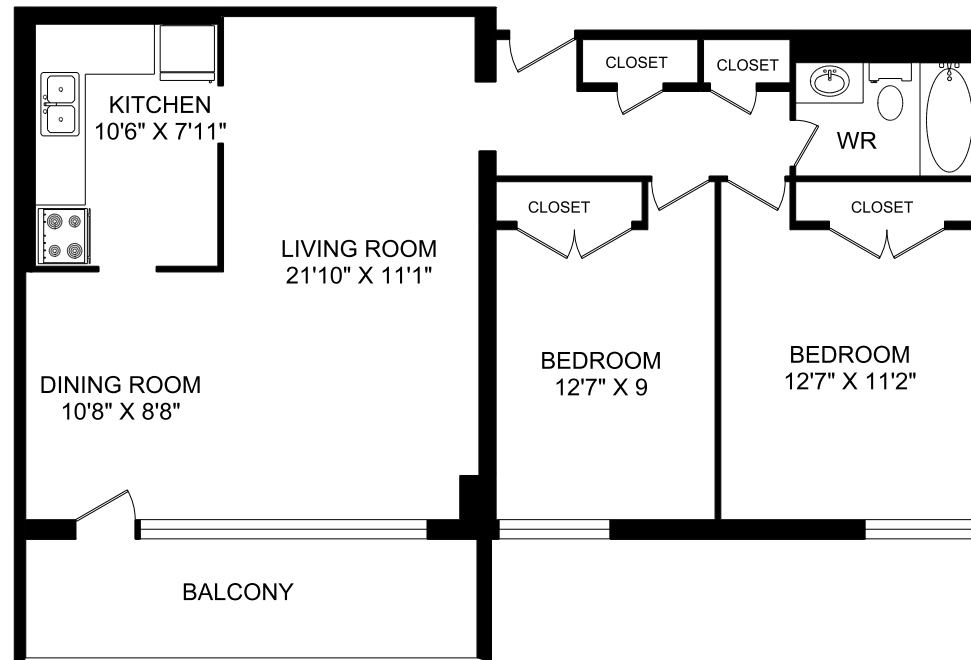

750 MORNINGSIDE AVENUE

TORONTO, ON

UNIT 09 - 2 BEDROOM
933 SQ.FT.

KEYPLAN