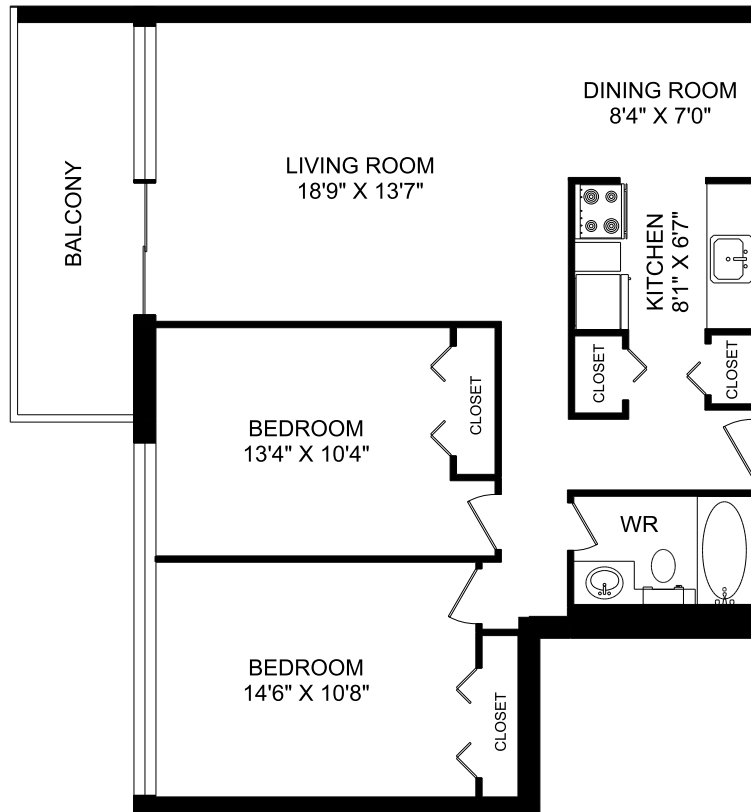

**9500 ERICKSON DRIVE  
BURNABY, BRITISH COLUMBIA**

UNIT 01  
TWO BEDROOM  
932 SQUARE FEET