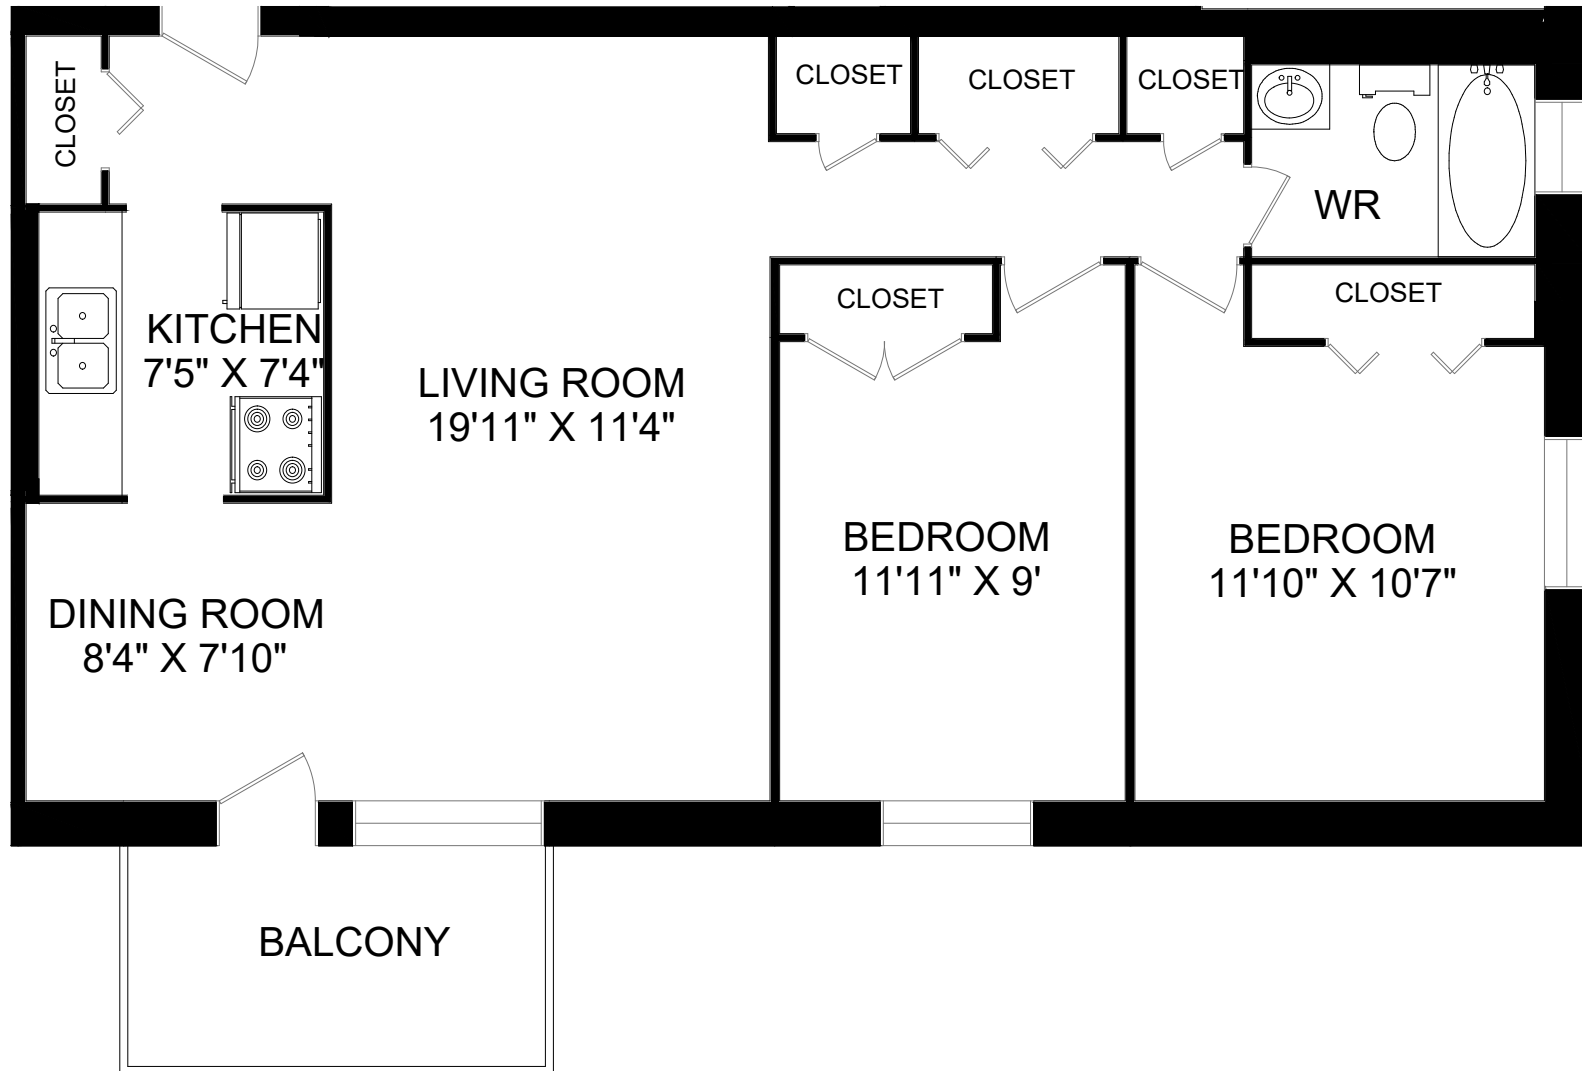

95 PAISLEY BOULEVARD MISSISSAUGA, ON

**LINE 02 - 2 BEDROOM
INTERIOR - 879 SQUARE FEET
BALCONY - 67 SQUARE FEET**