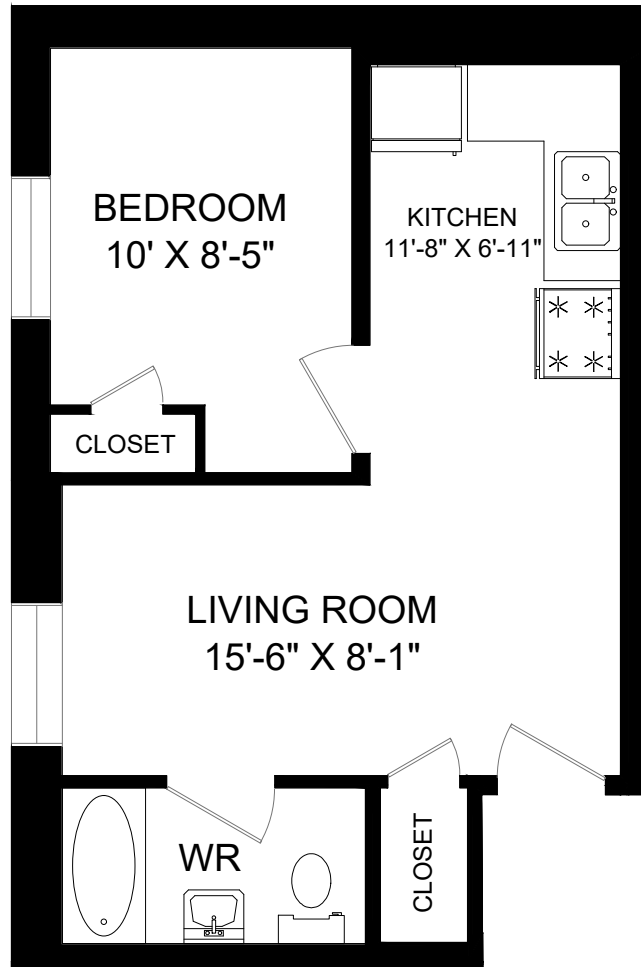

# 95 PAISLEY BOULEVARD MISSISSAUGA, ON

**UNIT 104 - 1 BEDROOM  
INTERIOR - 445 SQUARE FEET**