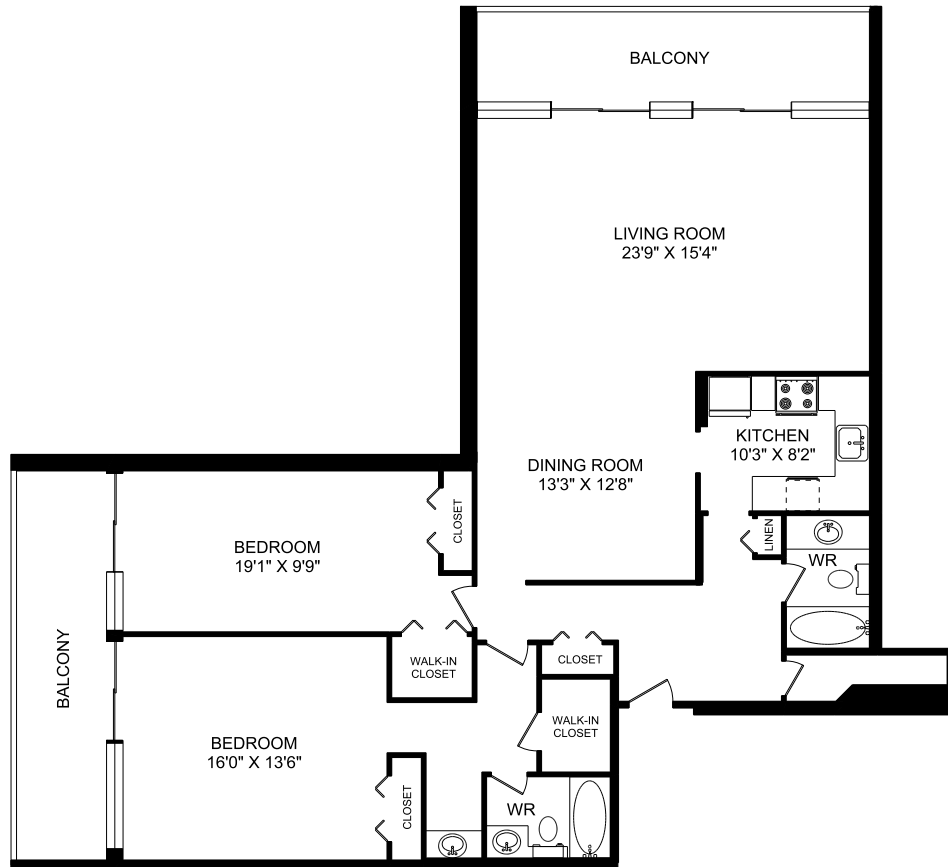

**9500 ERICKSON DRIVE
BURNABY, BRITISH COLUMBIA**

**UNIT 04B
TWO BEDROOM
1,558 SQUARE FEET**