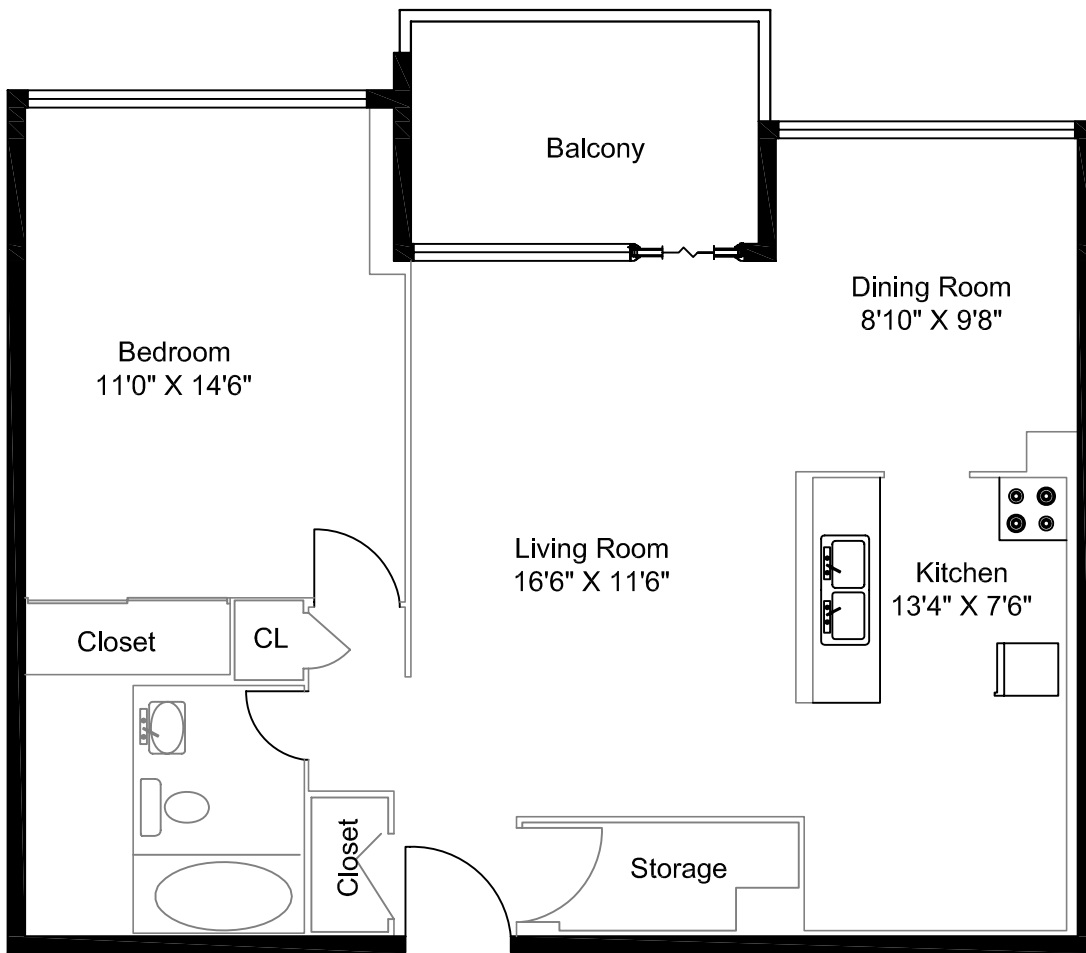

186 Church St., Brampton

685 Sq. ft
1 Bedroom Apartment
Line 08
Not to Scale