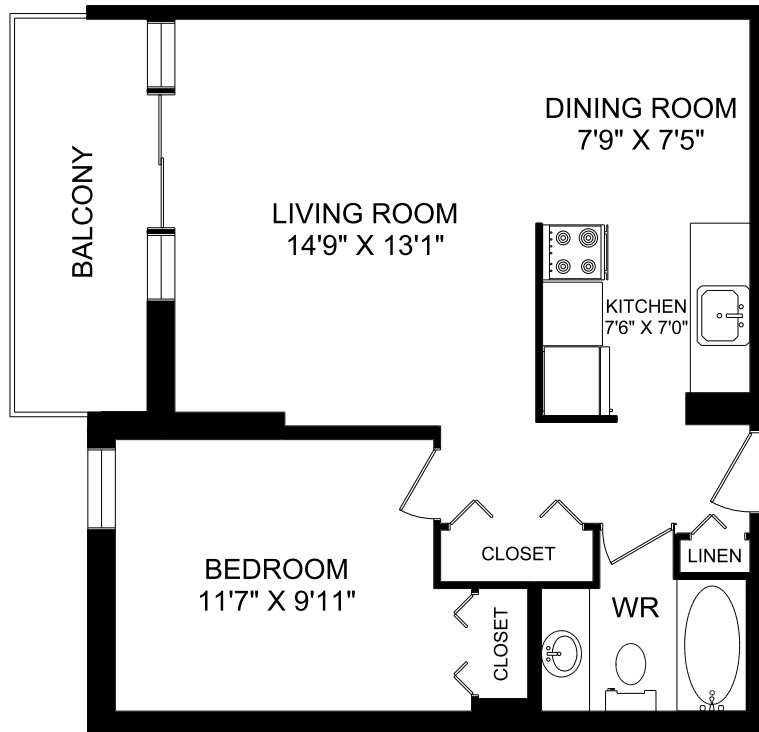

**151 EAST KEITH ROAD  
NORTH VANCOUVER, BRITISH COLUMBIA**

**ONE BEDROOM LINE 05  
611 SQUARE FEET**

E&O.E.