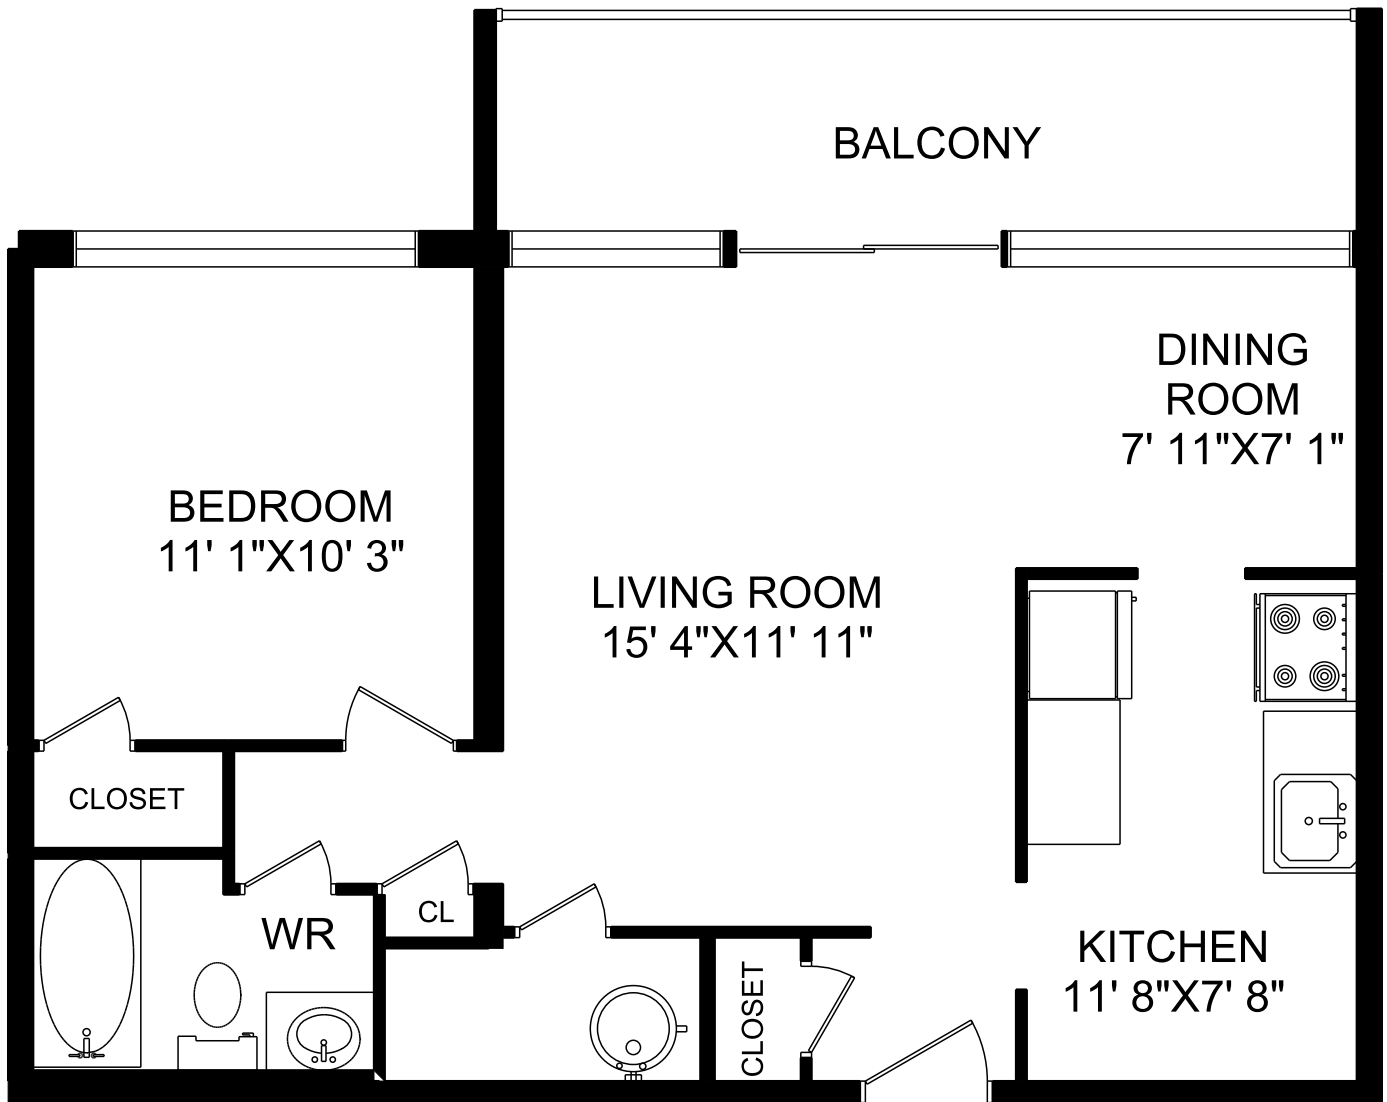

666 KING STREET EAST

1 BEDROOM UNIT 105
630 SQUARE FEET