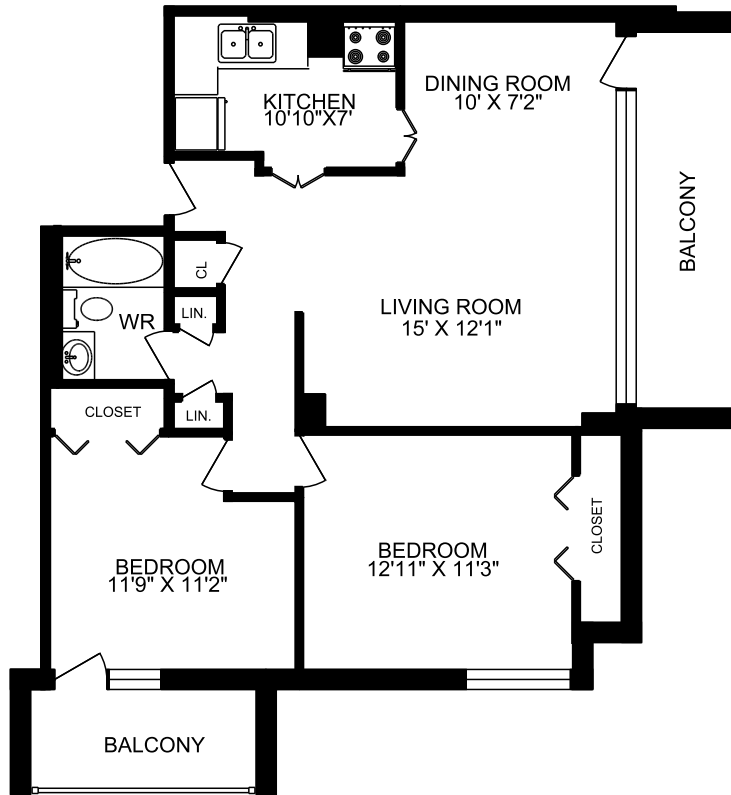

**155 WELLESLEY STREET EAST
TORONTO, ONTARIO**

**TWO BEDROOM UNIT 03
849 SQUARE FEET**

E&O.E.