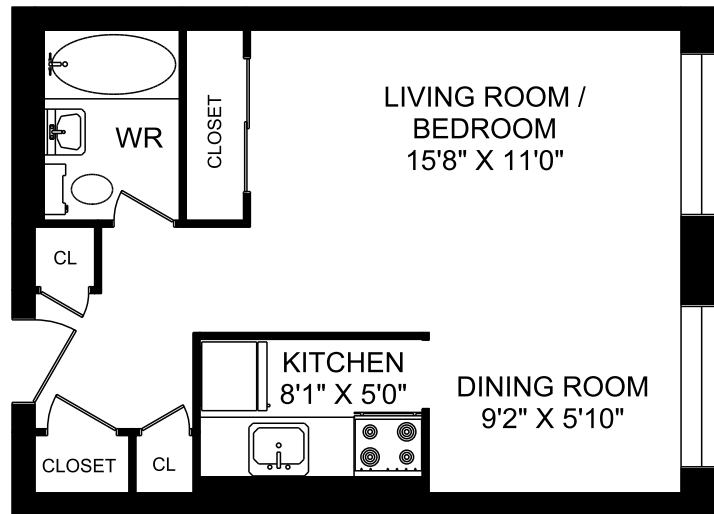

**99 DOWLING AVENUE
TORONTO, ONTARIO**

**BACHELOR UNIT 06
450 SQUARE FEET**

E&O.E.