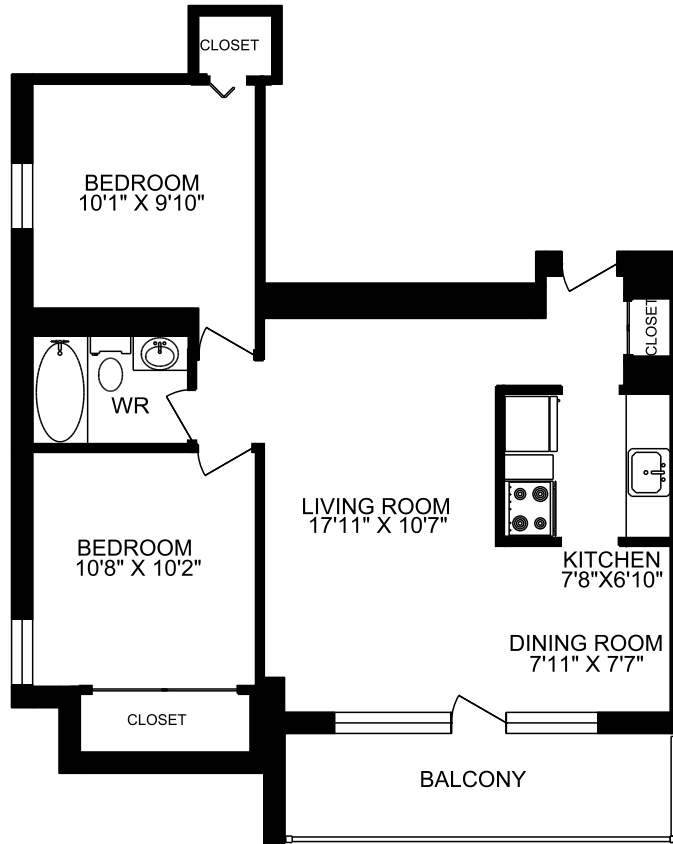

**15 DUNDONALD STREET  
TORONTO, ONTARIO**

**TWO BEDROOM UNIT 06  
740 SQUARE FEET**

E&O.E.