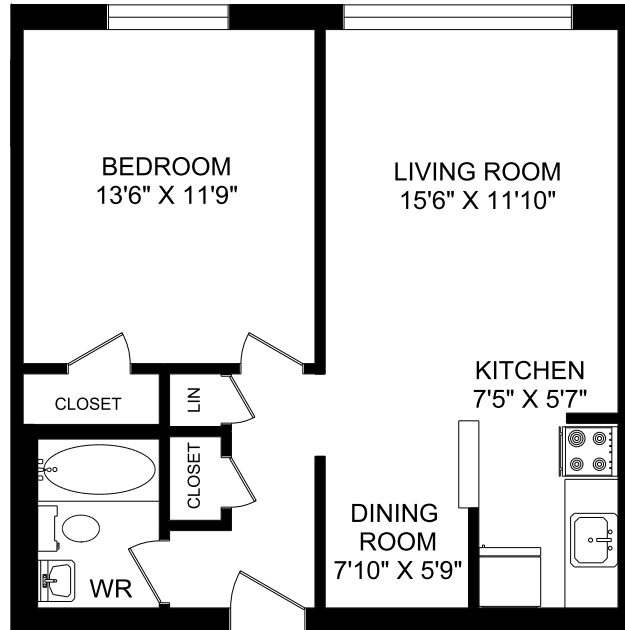

**40 CRAIGTON DRIVE
TORONTO, ONTARIO**

**ONE BEDROOM UNIT 07
620 SQUARE FEET**

E&O.E.