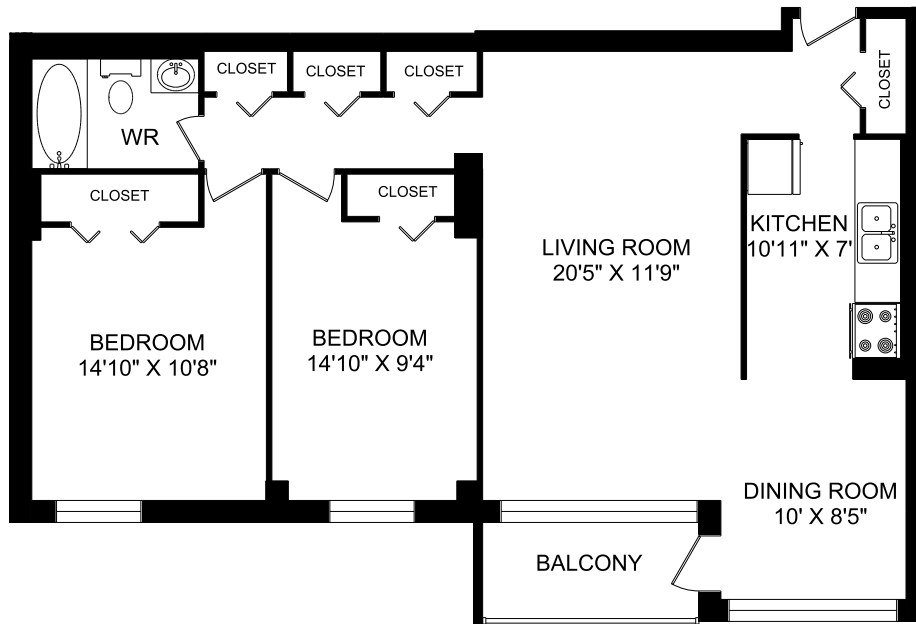

350 THE EAST MALL TORONTO, ONTARIO

TWO BEDROOM UNIT 09
950 SQUARE FEET

E&O.E.