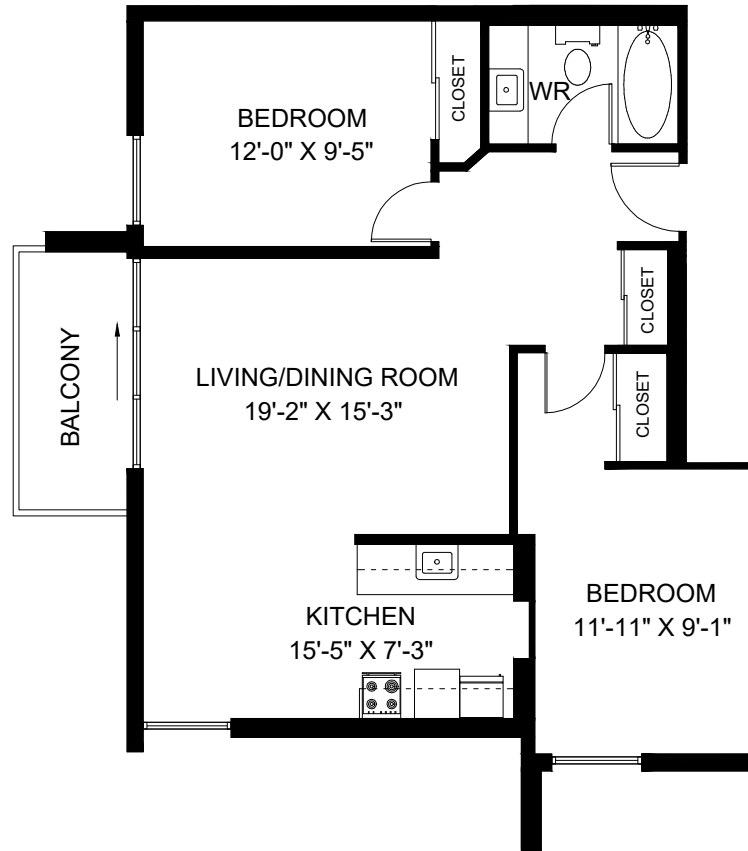

1005 JERVIS STREET VANCOUVER, BC

**UNIT 1705 & 1805 & 1905 - 2 BEDROOM
746 SQUARE FEET**