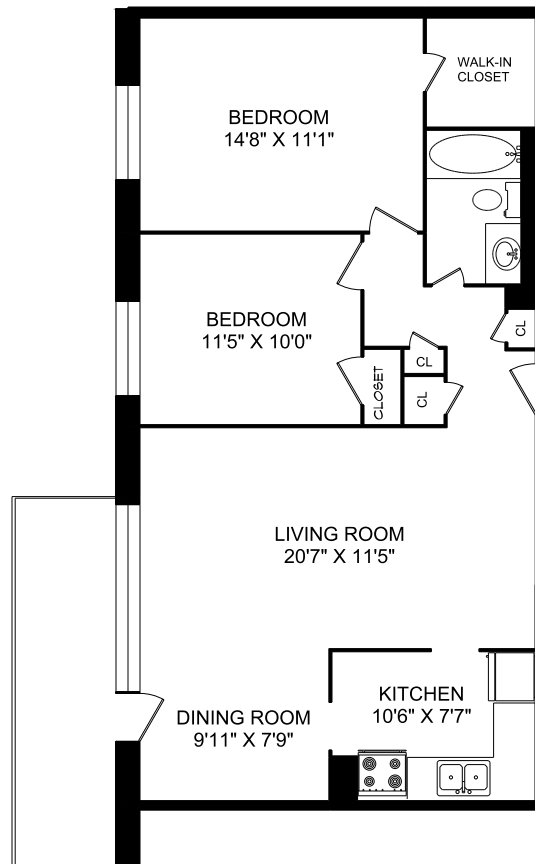

1450 SHEPPARD AVENUE WEST

TORONTO, ON

UNIT 15 - 2 BEDROOM
931 SQFT.

KEYPLAN