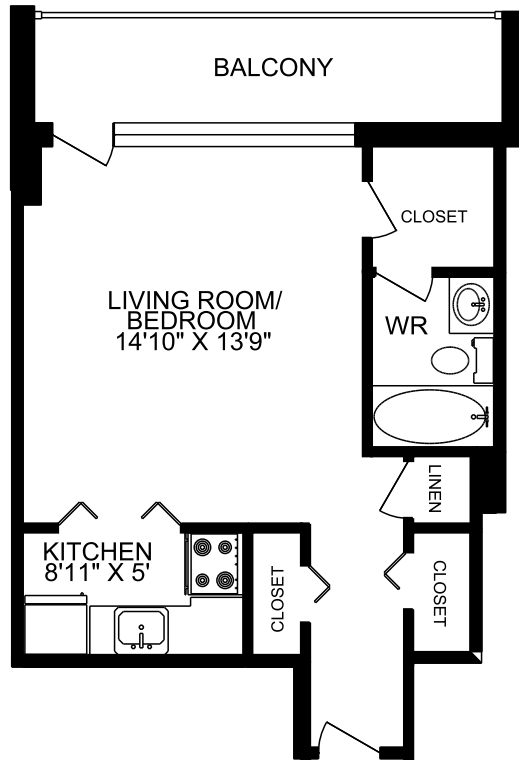

155 WELLESLEY STREET EAST
TORONTO, ONTARIO

BACHELOR UNIT 207
439 SQUARE FEET

E&O.E.