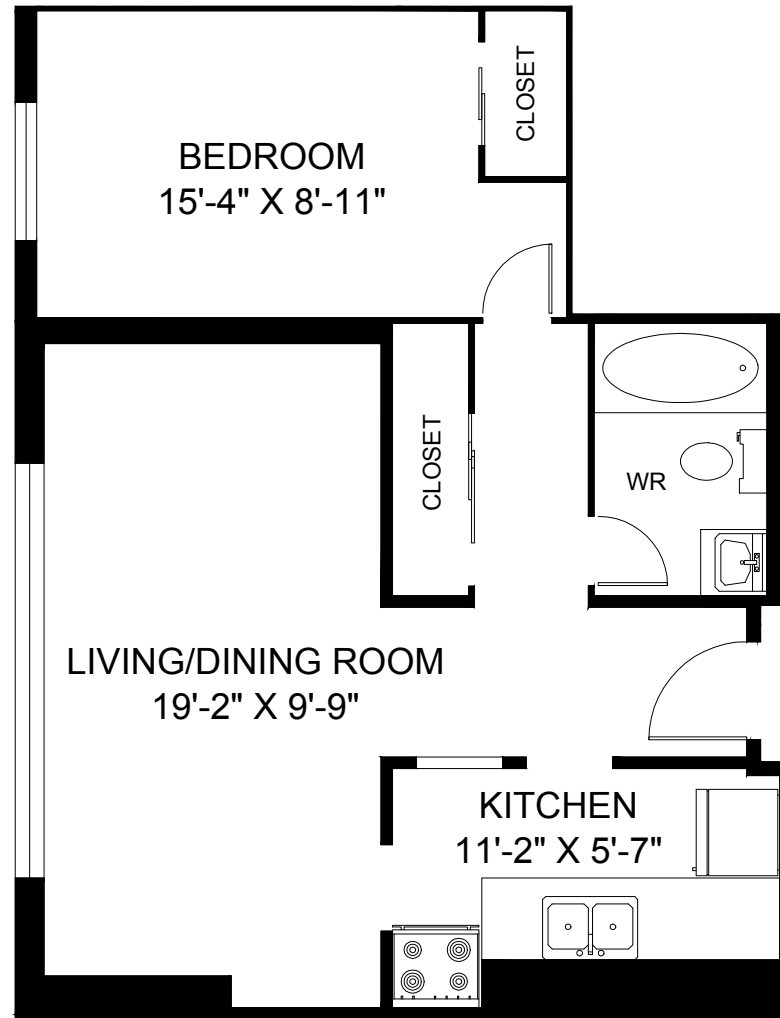

2737 KIPLING AVENUE TORONTO, ON

**UNIT 91 - 1 BEDROOM
599 SQUARE FEET**