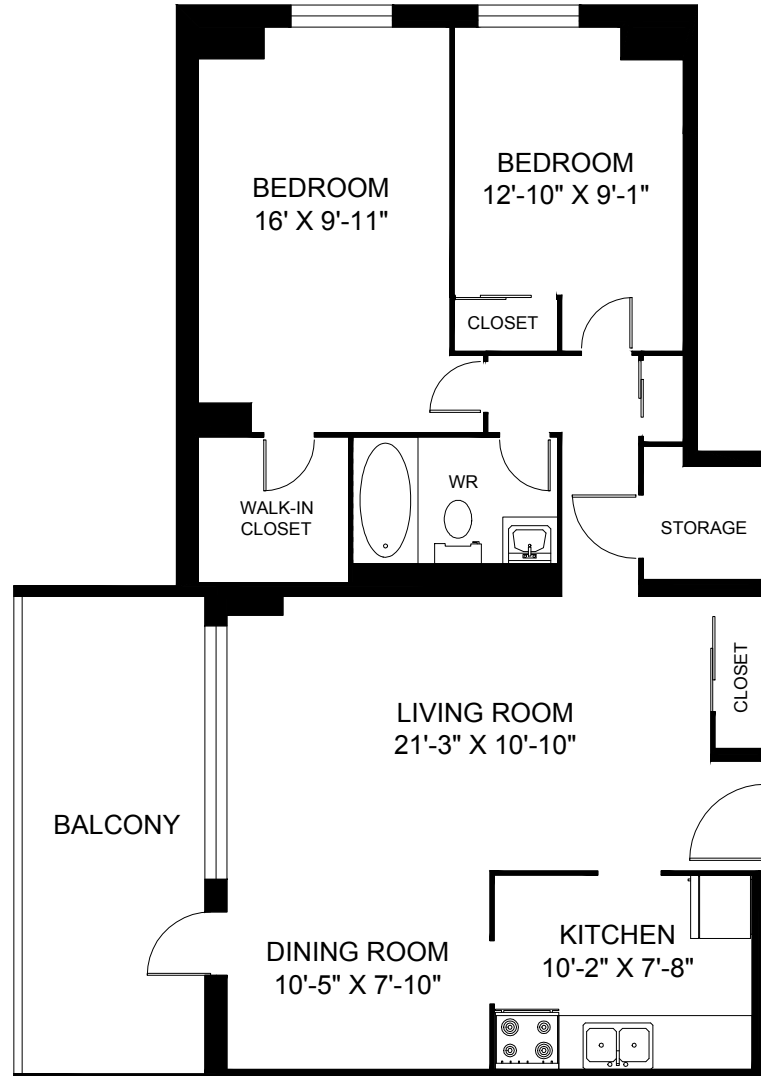

2757 KIPLING AVENUE TORONTO, ON

**LINE 03 - 2 BEDROOM
911 SQUARE FEET**