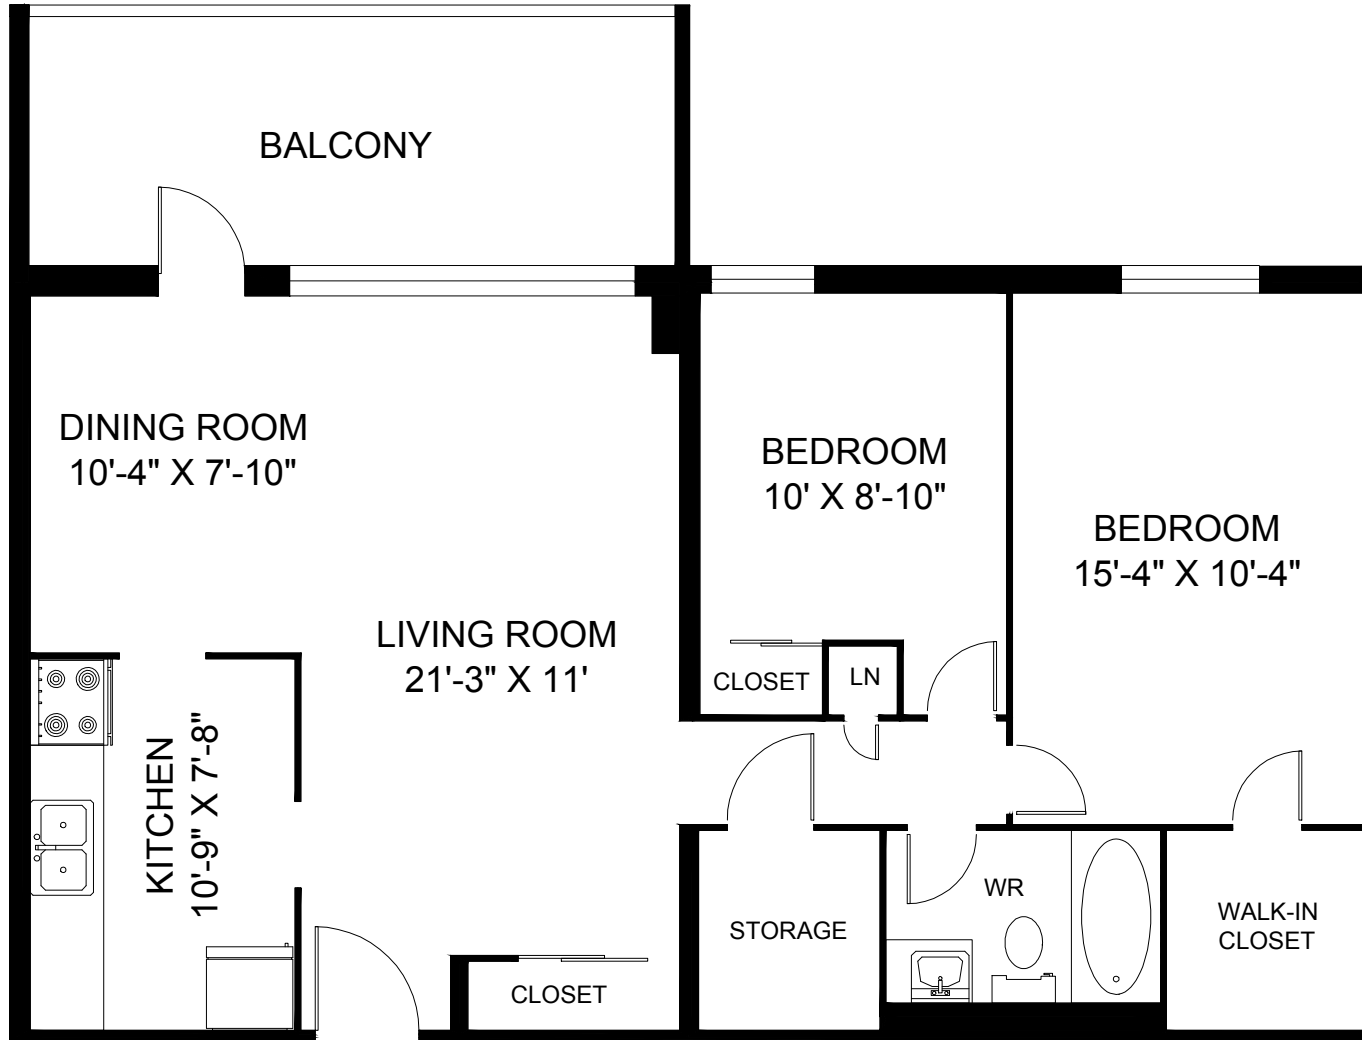

# 2757 KIPLING AVENUE TORONTO, ON

**LINE 08 - 2 BEDROOM  
884 SQUARE FEET**