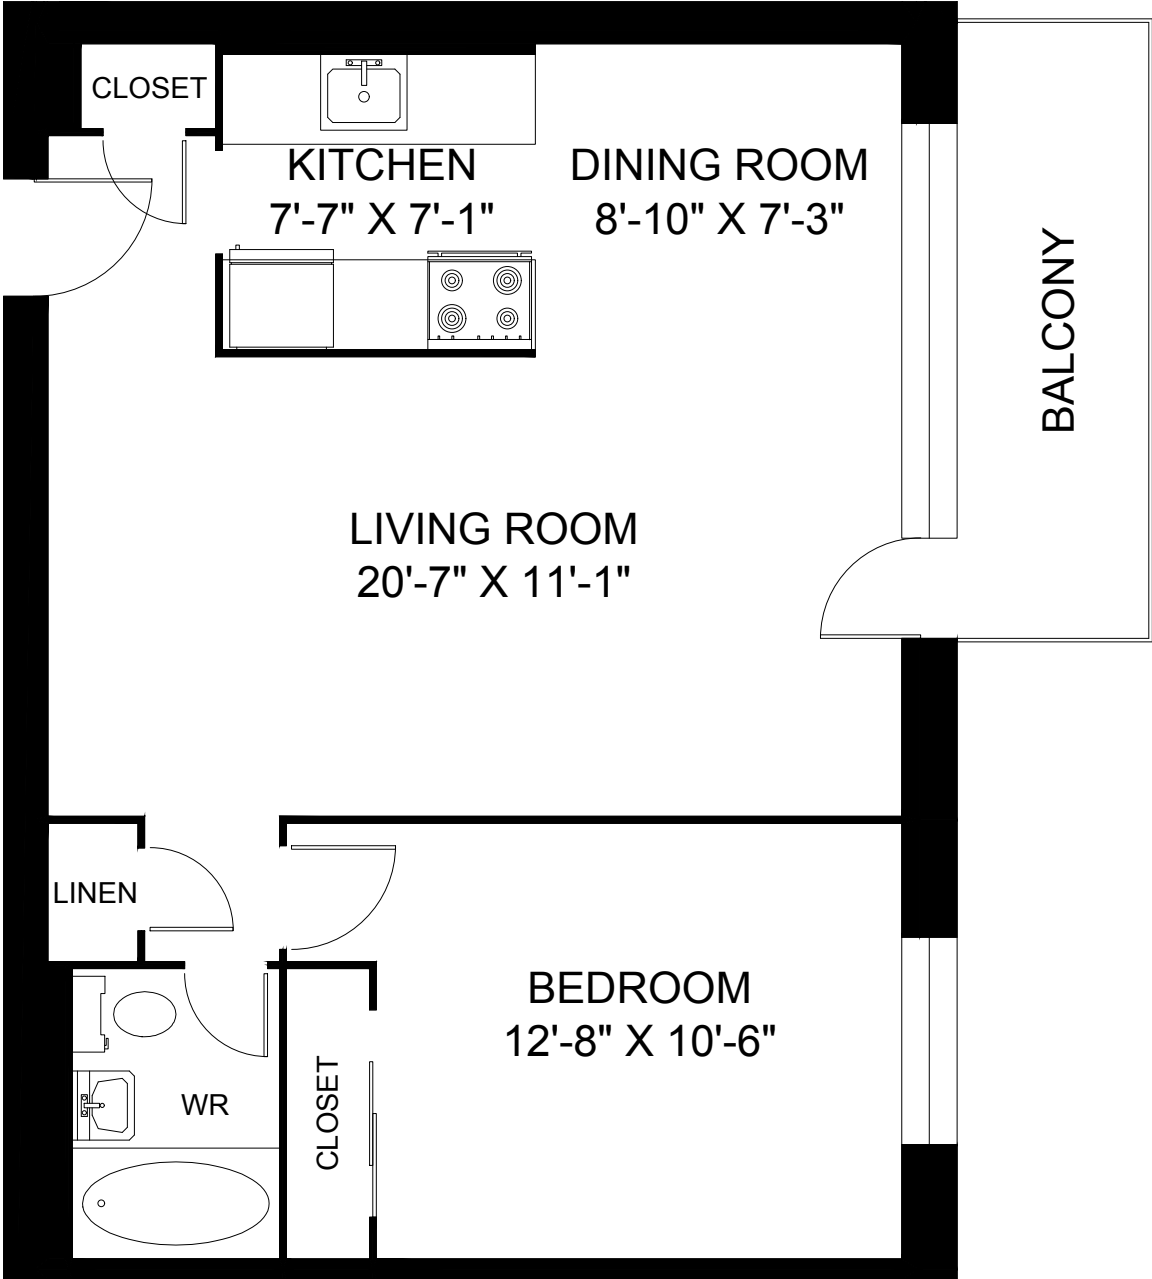

806 KENNEDY ROAD TORONTO, ON

**LINE 07 - 1 BEDROOM
678 SQUARE FEET**