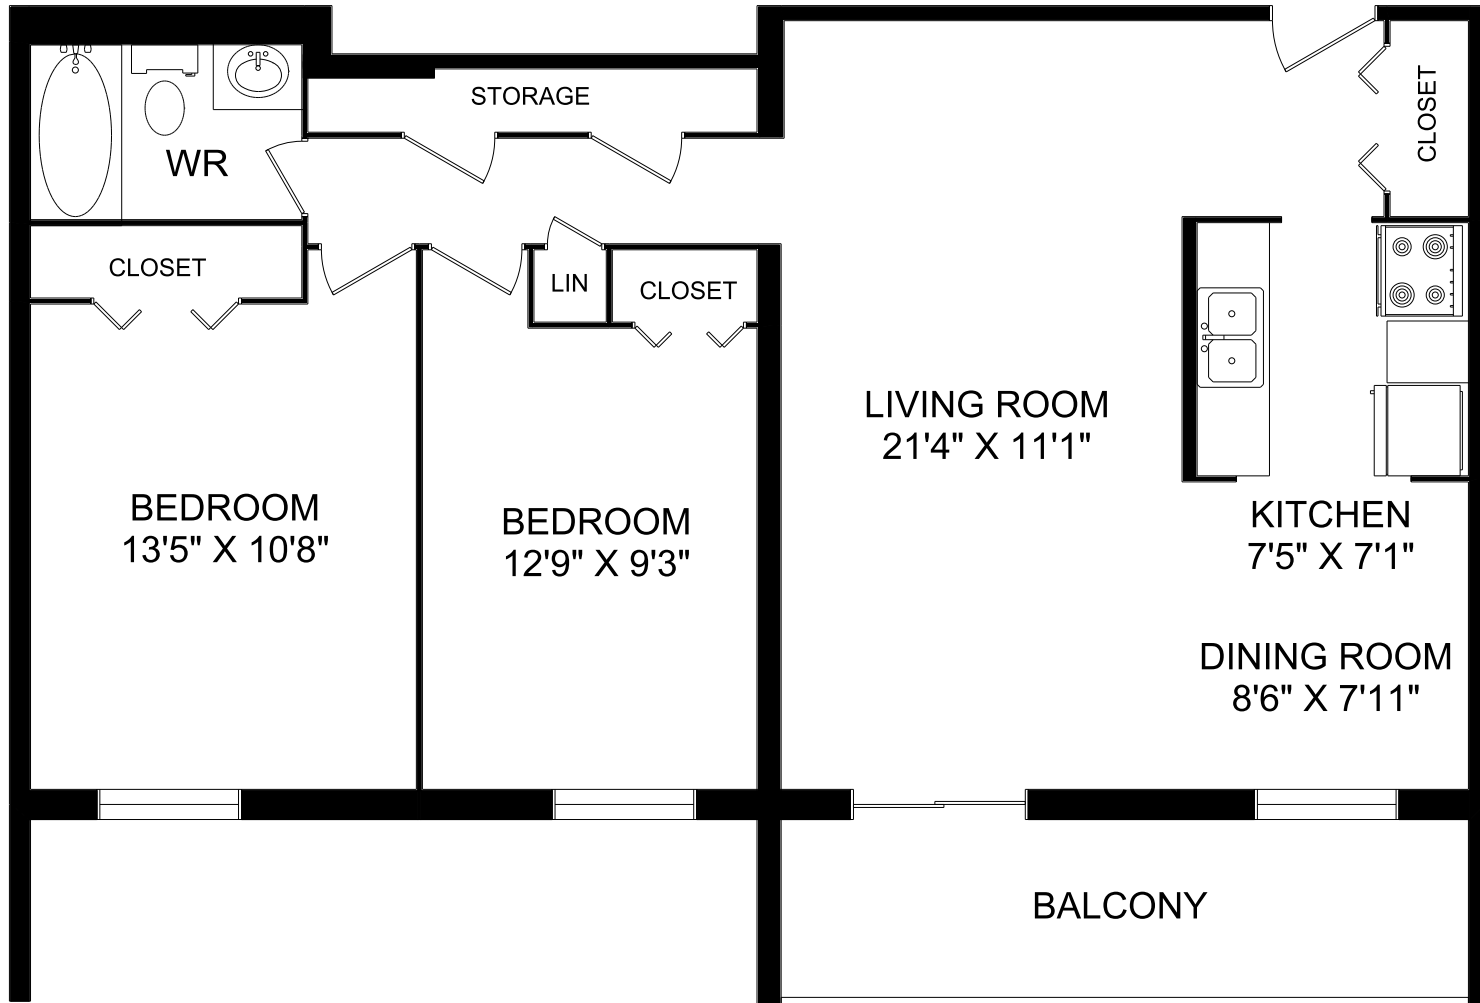

182 CHRUCH STREET EAST

TWO BEDROOM UNIT 08
879 SQUARE FEET