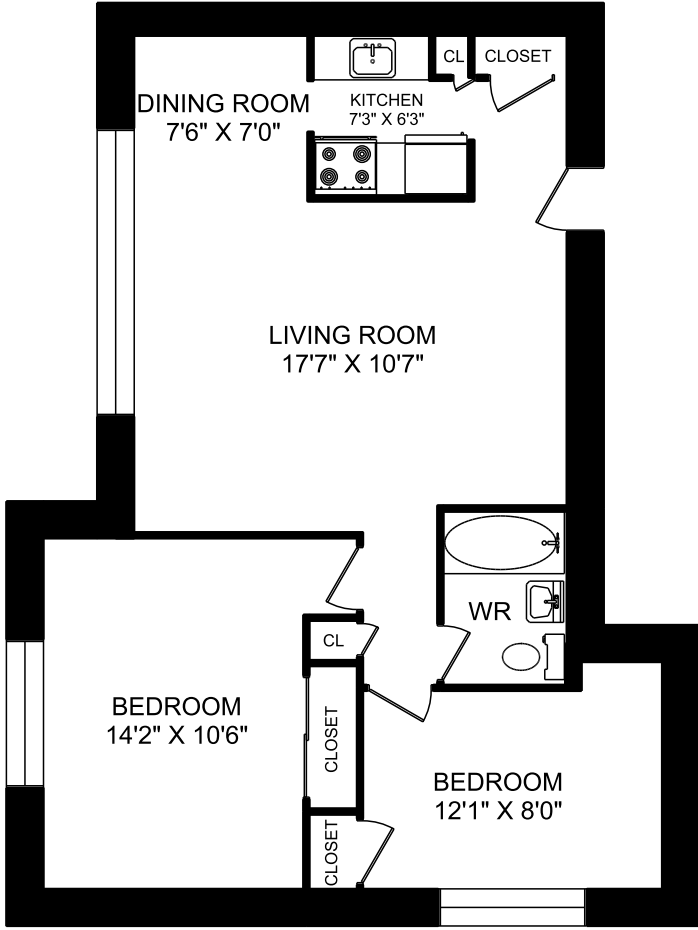

**150 DOWLING AVENUE
TORONTO, ONTARIO**

**TWO BEDROOM UNIT 102
830 SQUARE FEET**

E&O.E.