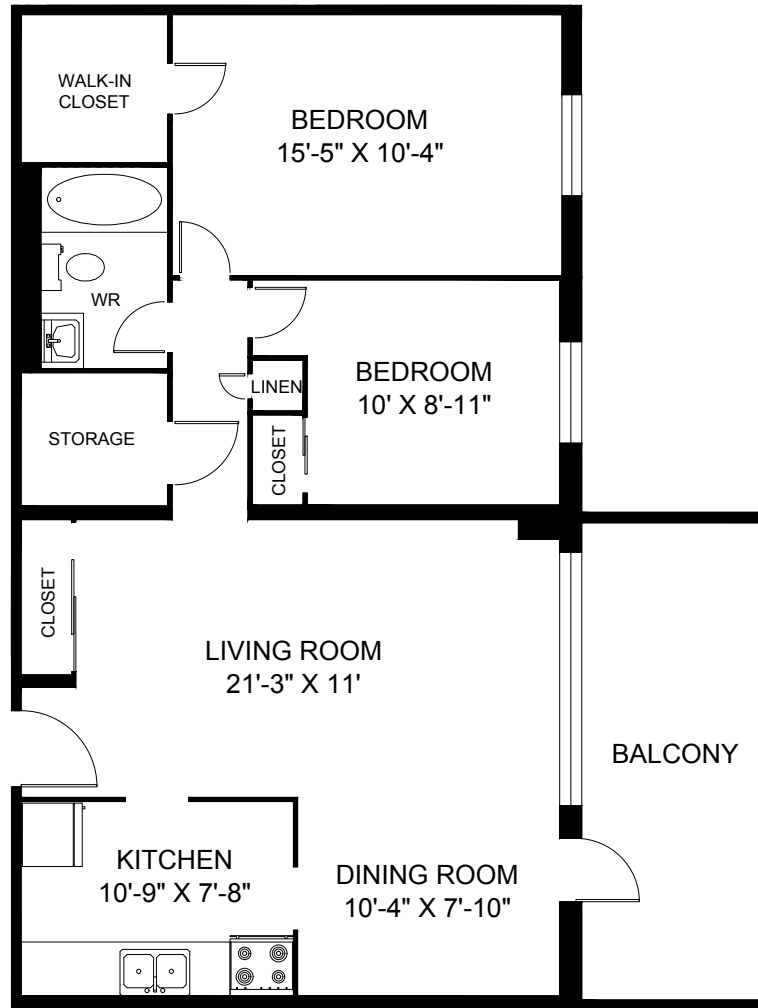

2737 KIPLING AVENUE TORONTO, ON

**LINE 05 - 2 BEDROOM
884 SQUARE FEET**