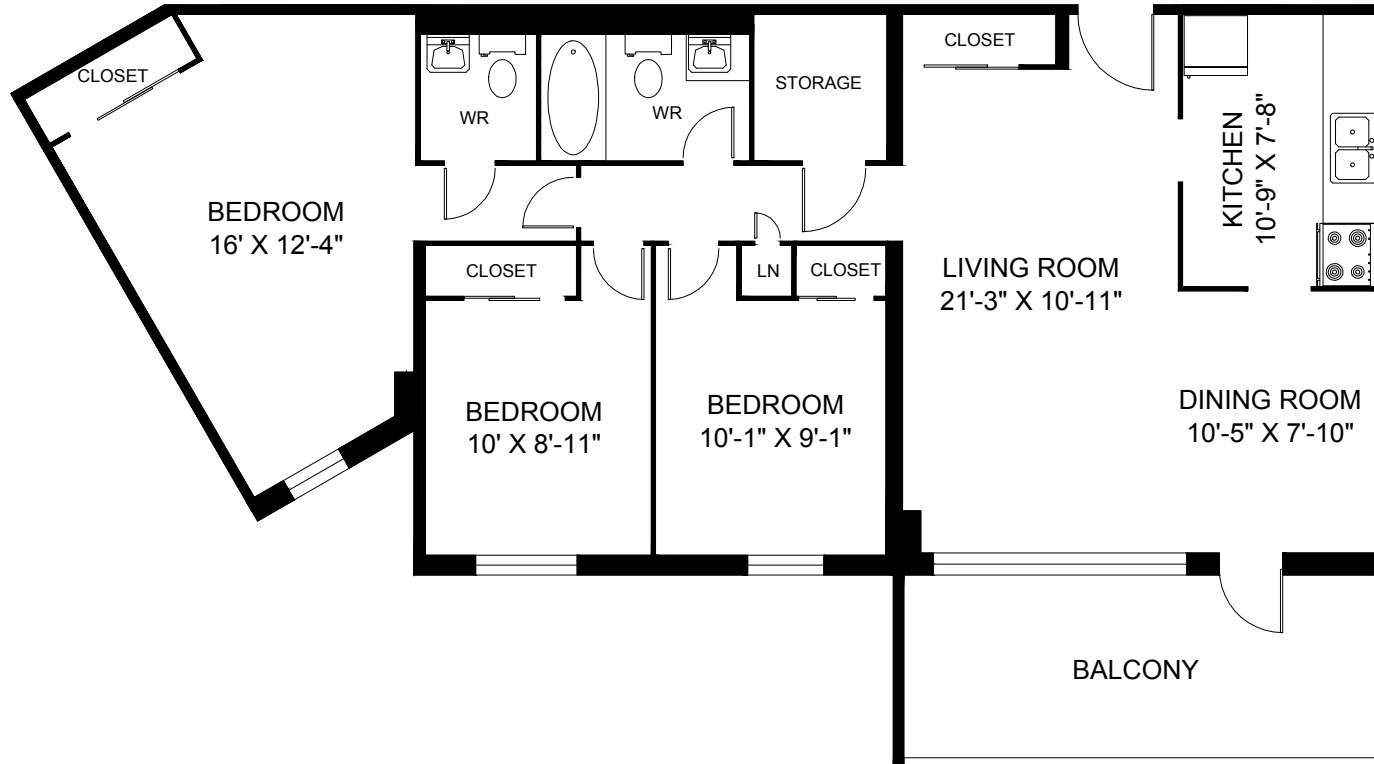

2757 KIPLING AVENUE TORONTO, ON

**LINE 12 - 3 BEDROOM
1,081 SQUARE FEET**