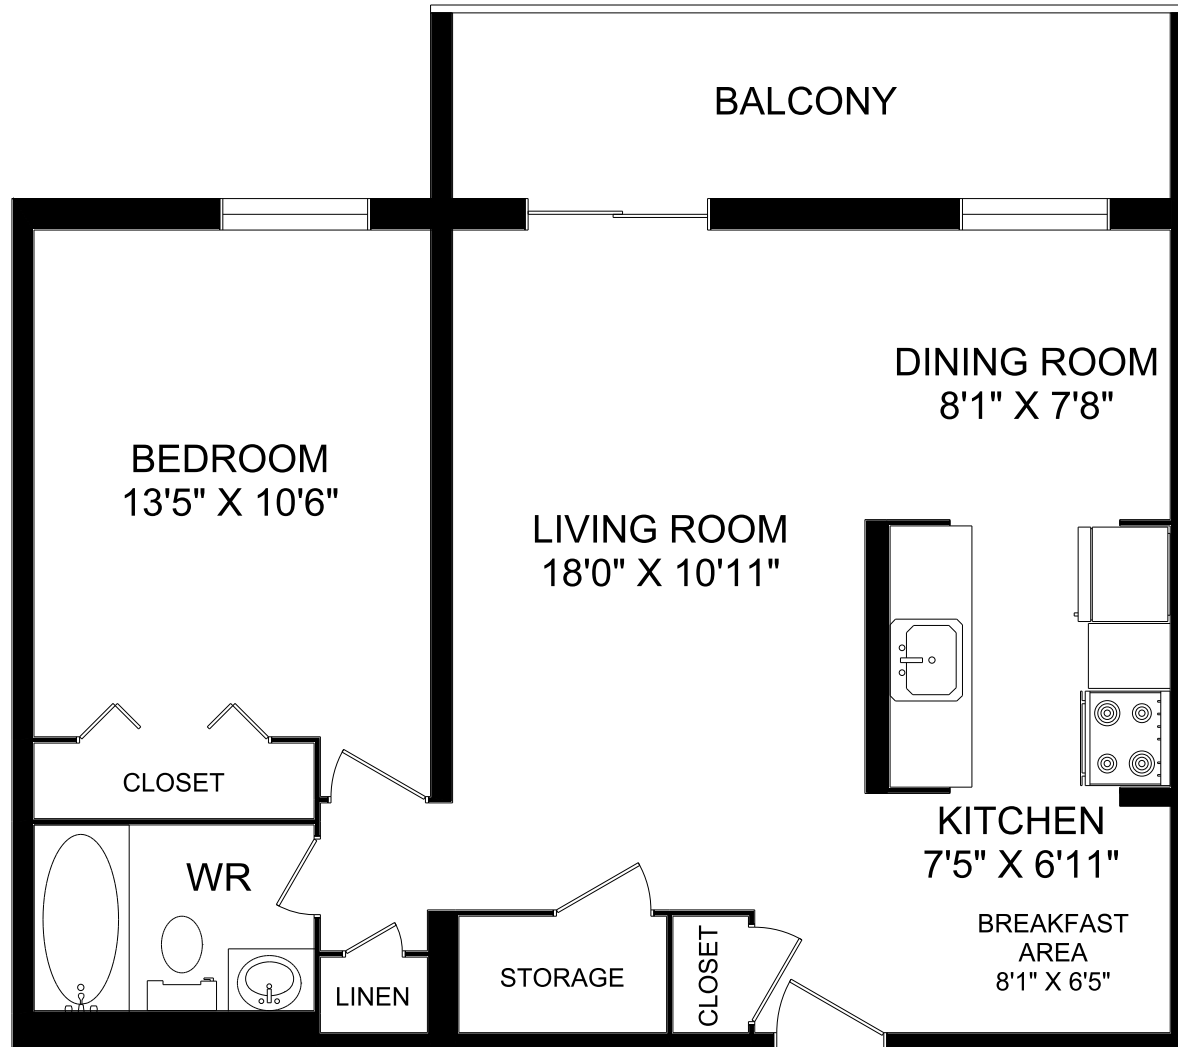

# 182 CHRUCH STREET EAST

ONE BEDROOM UNIT 03  
683 SQUARE FEET