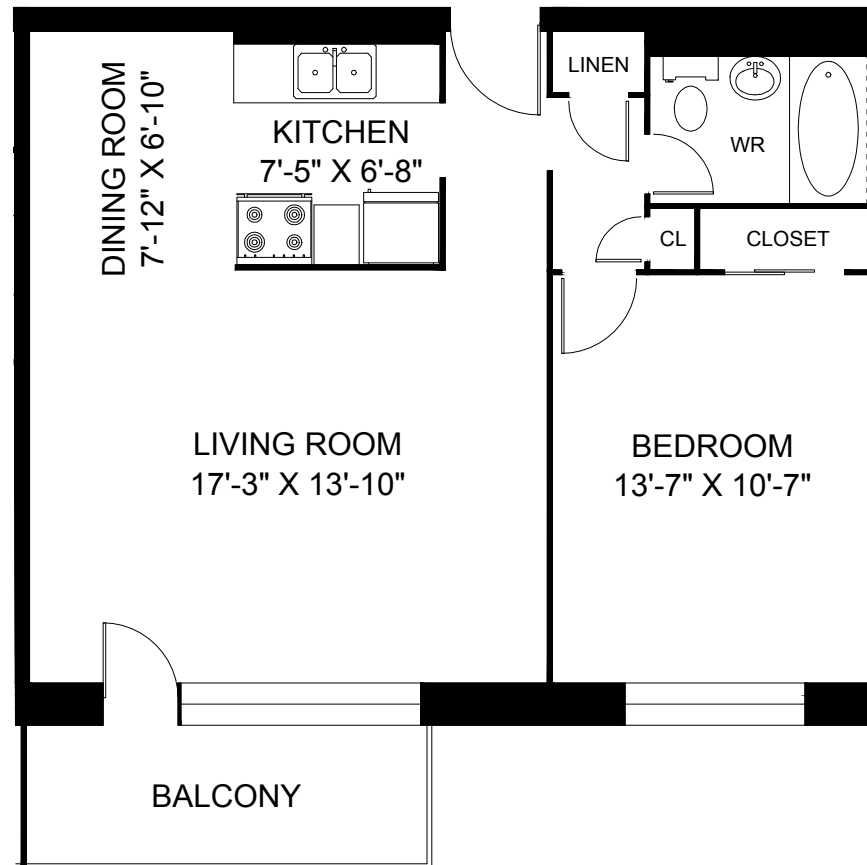

24 TYNDALL AVENUE

TORONTO, ON

LINE 05A - 1 BEDROOM
684 SQUARE FEET