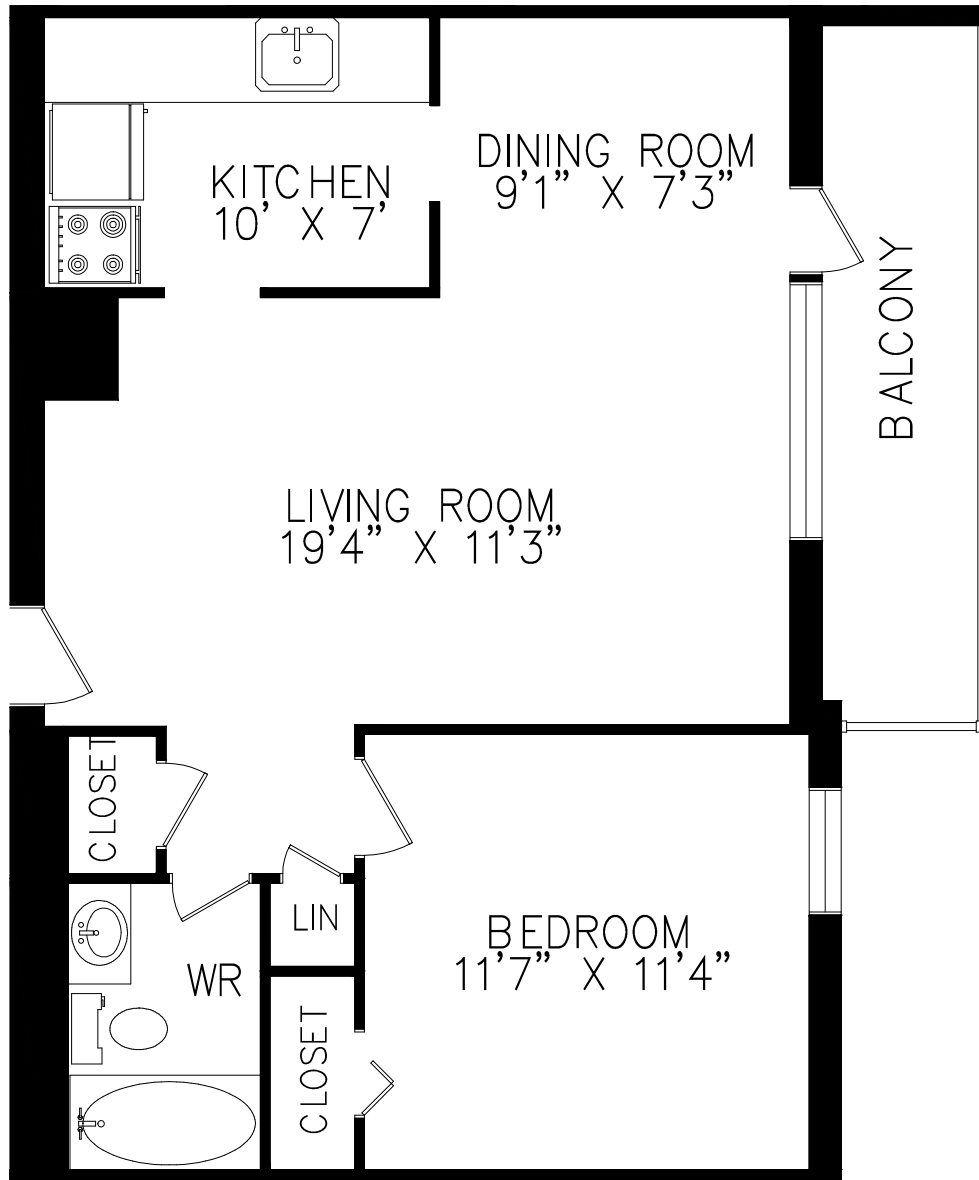

3045 QUEEN FREDERICA DR

MISSISSAUGA, ON

LINE 04 - 1 BEDROOM
639 SQUARE FEET