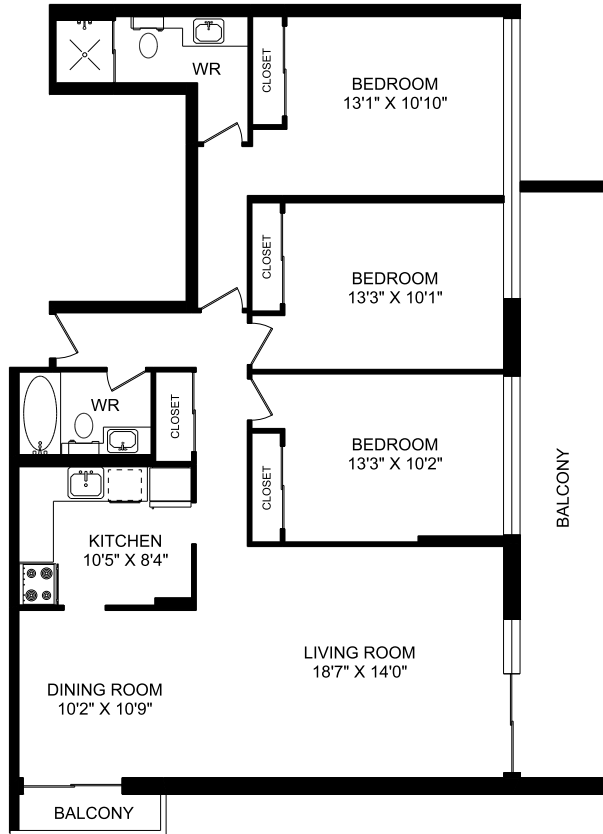

9500 ERICKSON DRIVE BURNABY, BRITISH COLUMBIA

UNIT 09
THREE BEDROOM
1,285 SQUARE FEET