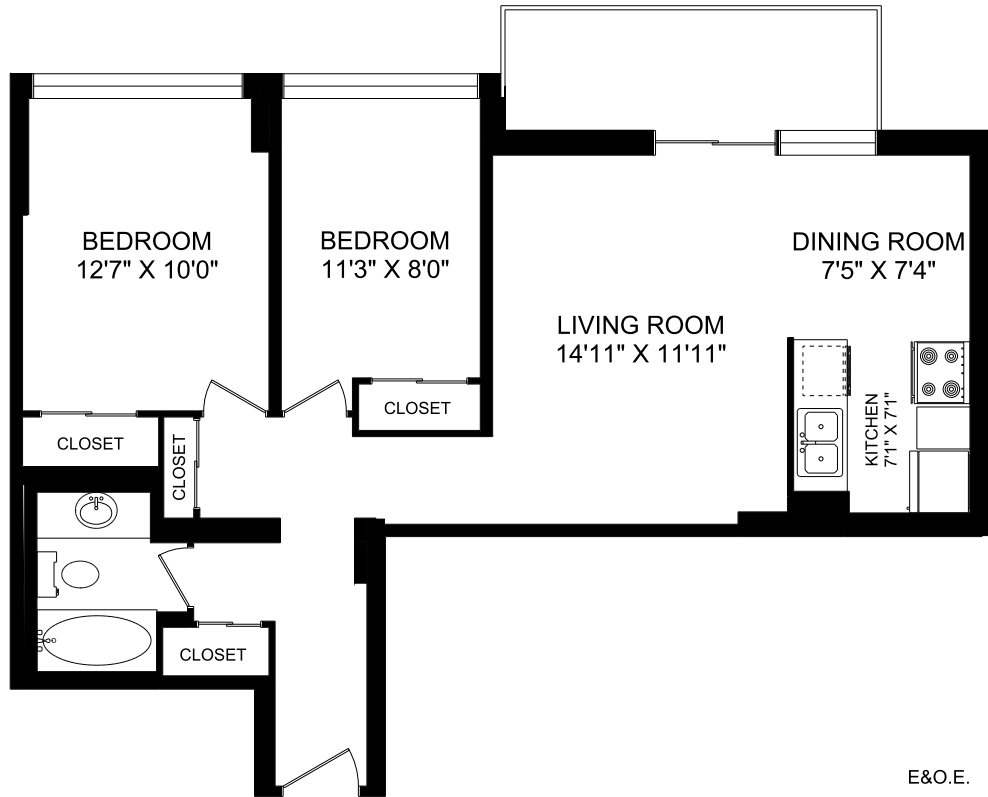

**151 EAST KEITH ROAD
NORTH VANCOUVER, BRITISH COLUMBIA**

E&O.E.

**TWO BEDROOM LINE 06
800 SQUARE FEET**