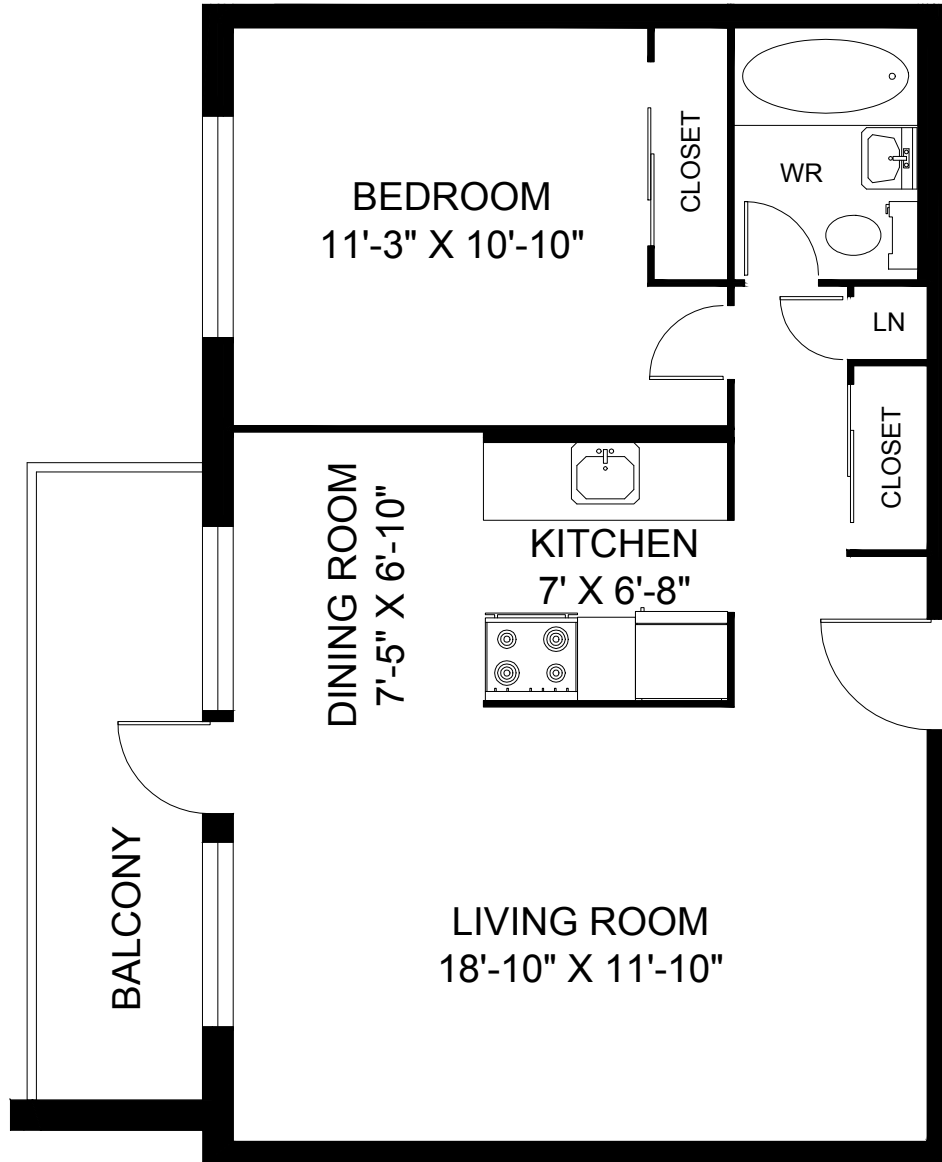

115 DOWLING AVENUE

TORONTO, ON

LINE 04 - 1 BEDROOM
625 SQUARE FEET